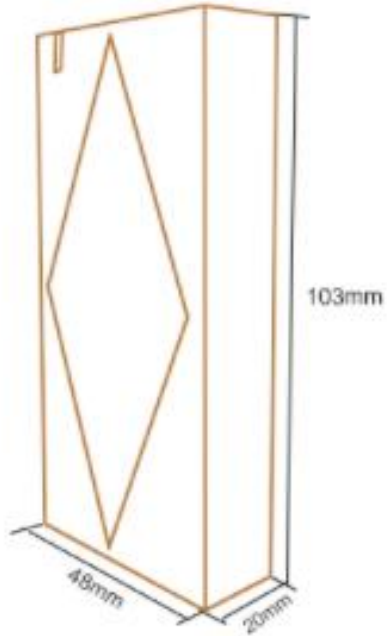

PIXELS CONNECT PTE LTD

Product Size

CCTV

Analog Camera, IP Camera
Dome & Bullet Cameras
Hidden Cameras
4K Cameras
PTZ Cameras

**Wireless
Cameras**

Panoramic Camera
4K Action Camera | Car Cameras
Battery Cameras
WiFi Door Bells
Hidden Cameras

**Biometric
Devices**

PIXELS CONNECT PTE LTD

1013, Geylang East Ave 3, #01-144 Singapore 389728

pixelsconnect@gmail.com | www.pixelsconnect.com.sg | Tel:+65 6440 0023