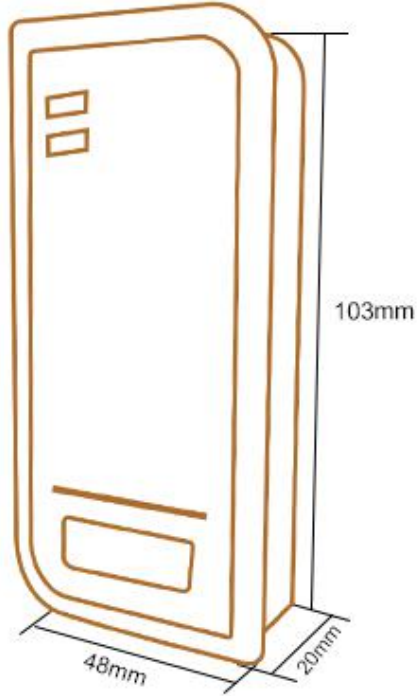

PIXELS CONNECT PTE LTD

Product Size

CCTV

Analog Camera, IP Camera
Dome & Bullet Cameras
Hidden Cameras
4K Cameras
PTZ Cameras

**Wireless
Cameras**

Panoramic Camera
4K Action Camera | Car Cameras
Battery Cameras
WiFi Door Bells
Hidden Cameras

**Biometric
Devices**

PIXELS CONNECT PTE LTD

1013, Geylang East Ave 3, #01-144 Singapore 389728

pixelsconnect@gmail.com | www.pixelsconnect.com.sg | Tel:+65 6440 0023