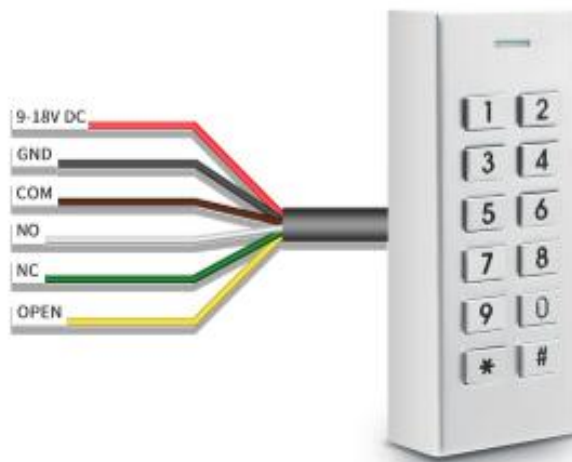

PIXELS CONNECT PTE LTD

Mini Keypad PIX-PCKmini

- ❄️ Mini Size, L95 x W38 x H19 mm
- ❄️ Metal case, anti-vandal
- ❄️ One relay, 1000 users
- ❄️ 10 visitor users
- ❄️ PIN length: 4~6 digits
- ❄️ Anti-tamper alarm
- ❄️ Waterproof, IP66

Mini size

1,000 Users

Waterproof

PIN Only

The PIX-PCKmini is a Mini single entry standalone Access Control supports PIN only. It is an easy to install and operate device, design in as less as 6 wires for mounting.

Mini size: L95 x W38 x H19 mm

PIXELS CONNECT PTE LTD

1000 Users
(990 PIN Users + 10 Visitor Users)

Waterproof IP66

6 wires, easy installation

PIXELS CONNECT PTE LTD

User Capacity Normal Users Visitor Users	1000 PINS 990 10
Operating Voltage Idle Current Active Current	9~18V DC 50mA 80mA
Wiring Connections	Relay Output, Exit Button
Relay Adjustable Relay Output Time Lock Output Load	One (NO, NC, Common) 0-99 Seconds (5 seconds default) 3 Amp Maximum
Environment Operating Temperature Operating Humidity	Meets IP66 -40°C ~ 60°C (-40°F ~ 140°F) 10%RH-90%RH
Physical Surface Finish Dimensions Unit Weight Shipping Weight	Zinc-Alloy Enclosure Powder Coat 95L x 38W x 19H (cm) 187g 261g

**Biometric
Devices**

Fingerprint | Face | Card |
Access PIN Reader
Electromagnetic Lock
Exit Button | Break Glass
Video Door Intercom

PIXELS CONNECT PTE LTD

1013, Geylang East Ave 3, #01-144 Singapore 389728