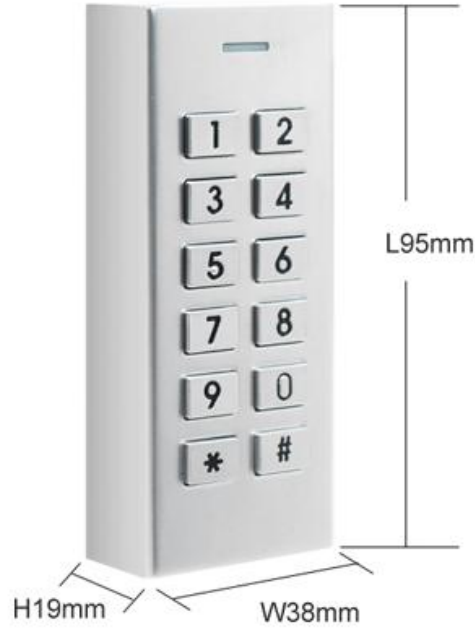

PIXELS CONNECT PTE LTD

Product Size

CCTV

Analog Camera, IP Camera
Dome & Bullet Cameras
Hidden Cameras
4K Cameras
PTZ Cameras

**Wireless
Cameras**

Panoramic Camera
4K Action Camera | Car Cameras
Battery Cameras
WiFi Door Bells
Hidden Cameras

**Biometric
Devices**

PIXELS CONNECT PTE LTD

1013, Geylang East Ave 3, #01-144 Singapore 389728

pixelsconnect@gmail.com | www.pixelsconnect.com.sg | Tel:+65 6440 0023