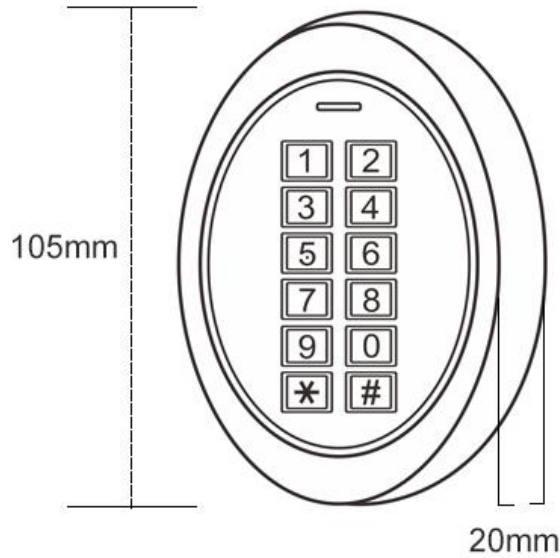

PIXELS CONNECT PTE LTD

Product Size

CCTV
Analog Camera, IP Camera
Dome & Bullet Cameras
Hidden Cameras
4K Cameras
PTZ Cameras

**Wireless
Cameras**

Panoramic Camera
4K Action Camera | Car Cameras
Battery Cameras
WiFi Door Bells
Hidden Cameras

**Biometric
Devices**

PIXELS CONNECT PTE LTD

1013, Geylang East Ave 3, #01-144 Singapore 389728
pixelsconnect@gmail.com | www.pixelsconnect.com.sg | Tel:+65 6440 0023