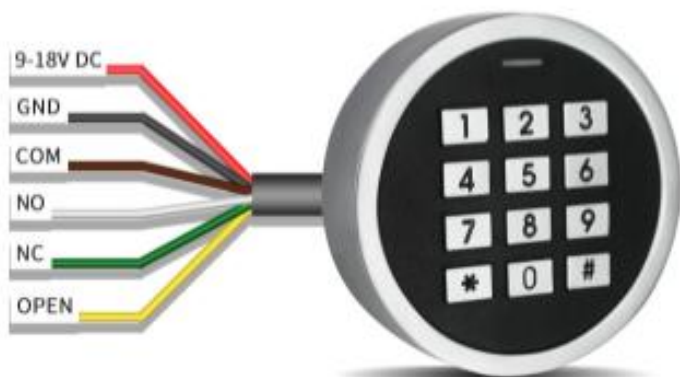

PIXELS CONNECT PTE LTD

Mini Easy Keypad PIX-PCK7

- * One relay, 1000 users (990 Normal Users + 10 Visitor Users)
- * 3 access modes: Card, PIN, Card + PIN
- * Card type: 125KHz EM card
- * PIN length: 4~6 digits
- * Anti-tamper alarm
- * Waterproof, IP66
- * Mini size: Diameter: 73mm, Thickness: 20mm

Mini size

1,000 Users

Waterproof

Card/PIN

The PIX-PCK7 is a single entry standalone Mini Access Control, easy to install and operate device, design in as less as 6 wires for mounting. It is waterproof, suitable for outdoor application.

Mini Size: D73mm x H20mm

PIXELS CONNECT PTE LTD

Card Type
125KHZ EM Card
1000 Users
990 Card / PIN Users
10 Visitor Users

Waterproof, conforms to IP66

6 wires, easy installing

PIXELS CONNECT PTE LTD

User Capacity Normal Users Visitor Users	1000 Cards/PINS 990 10
Operating Voltage Idle Current Active Current	9~18V DC 50mA 80mA
Keypad	12 Keys
Proximity Card Reader Radio Technology Read Range	EM 125KHz EM Card 2-4 cm
Wiring Connections	Relay Output, Exit Button
Relay Adjustable Relay Output Time Lock Output Load	One (NO, NC, Common) 0-99 Seconds (5 seconds default) 2 Amp Maximum
Environment Operating Temperature Operating Humidity	Outdoor (IP66) -40°C ~ 60°C (-40°F ~ 140°F) 10%RH-90%RH
Physical Color Dimensions Unit Weight Shipping Weight	Zinc-Alloy Enclosure Silver & Black Diameter: 73mm, Thickness: 20mm 185g 285g