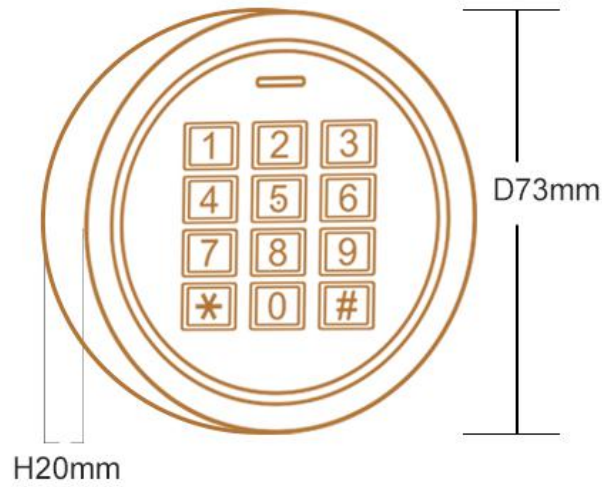

PIXELS CONNECT PTE LTD

Product Size

Analog Camera, IP Camera
Dome & Bullet Cameras
Hidden Cameras
4K Cameras
PTZ Cameras

Wireless
Cameras

Panoramic Camera
4K Action Camera | Car Cameras
Battery Cameras
WiFi Door Bells
Hidden Cameras

Biometric
Devices

PIXELS CONNECT PTE LTD

1013, Geylang East Ave 3, #01-144 Singapore 389728
pixelsconnect@gmail.com | www.pixelsconnect.com.sg | Tel:+65 6440 0023