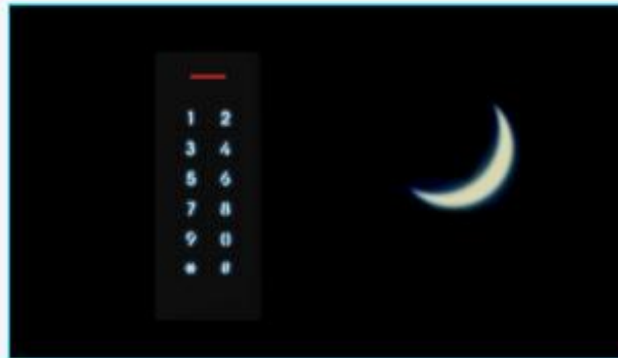

### Have visitors?

No worry, use our K5/K6  
It supports 10 visitor PINs  
Can set valid for 1~10 times

PIXELS CONNECT PTE LTD

-40°C, Low temperature  
for harsh environment

Digital Backlit Buttons

**PIXELS CONNECT PTE LTD**