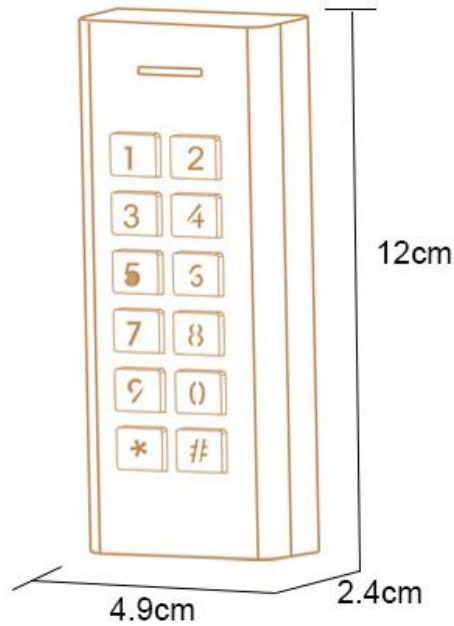

PIXELS CONNECT PTE LTD

Product Size

CCTV

Analog Camera, IP Camera
Dome & Bullet Cameras
Hidden Cameras
4K Cameras
PTZ Cameras

**Wireless
Cameras**

Panoramic Camera
4K Action Camera | Car Cameras
Battery Cameras
WiFi Door Bells
Hidden Cameras

**Biometric
Devices**

PIXELS CONNECT PTE LTD

1013, Geylang East Ave 3, #01-144 Singapore 389728

pixelsconnect@gmail.com | www.pixelsconnect.com.sg | Tel:+65 6440 0023