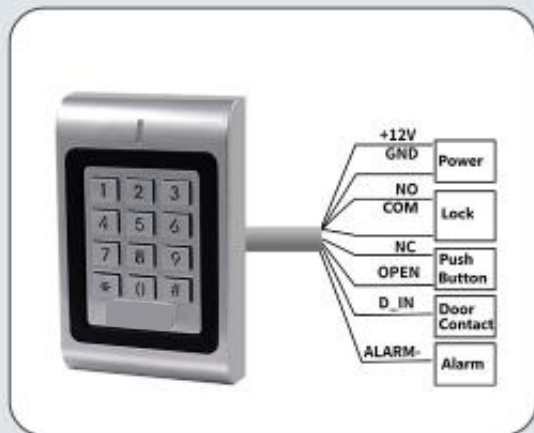

PIXELS CONNECT PTE LTD

Outdoor Easy Keypad PIX-PCK1

- * Metal case, backlit keypad
- * One relay, 1000 users (990 Normal Users + 10 Visitor Users)
- * 3 access modes: Card, PIN, Card + PIN
- * Card type: 125KHz EM card/13.56MHz Mifare card
- * PIN length: 4~6 digits
- * Anti-tamper alarm
- * Waterproof, IP66

Anti-Vandal

Temperature Range

Card/PIN

The PIX-PCK1 is a single entry standalone Access Control with integrated keypad and card reader. It is waterproof, suitable for outdoor application.

Standalone Easy Keypad

PIXELS CONNECT PTE LTD

Have Visitors?

No worry, use our K1
It supports 10 visitor users
Can set valid for 1~10 times

Backlit Keypad

Waterproof, conforms to IP66

PIXELS CONNECT PTE LTD

User Capacity Normal Users Visitor Users	1000 Cards/PINS 990 10
Operating Voltage Idle Current Active Current	9~18V DC 50mA 80mA
Keypad	12 Keys
Proximity Card Reader Radio Technology Read Range	EM/Mifare Optional 125KHz EM Card/ 13.56MHz Mifare Card 3-6 cm
Wiring Connections	Relay Output, Exit Button, Alarm, Door Contact
Relay Adjustable Relay Output Time Lock Output Load	One (NO, NC, Common) 0-99 Seconds (5 seconds default) 3 Amp Maximum
Environment Operating Temperature Operating Humidity	Outdoor (IP66) -40°C ~ 60°C (-40°F ~ 140°F) 10%RH-90%RH
Physical Surface Finish Dimensions Unit Weight Shipping Weight	Zinc- Alloy Enclosure Powder Coat 11.7L x7.6W x 2.5H (cm) 470g 550g