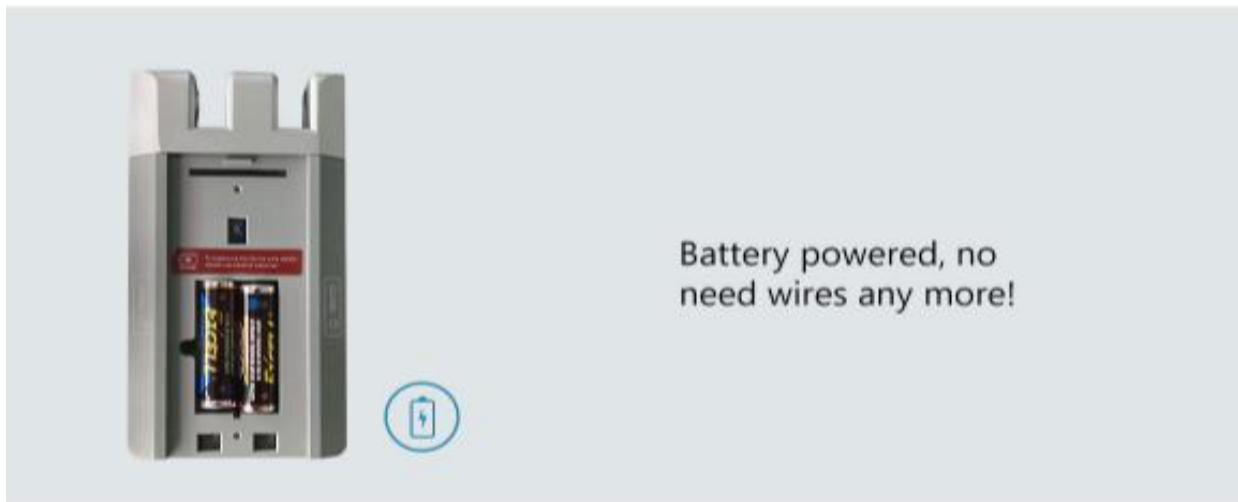

PIXELS CONNECT PTE LTD

Waterproof Wireless DIY Lock Kit PIX-PCD5-P

- ❄️ Wireless Lock
- ❄️ With 2pcs Remote Transmitters
- ❄️ The lock can pair Max.16 Remote Transmitters
- ❄️ 433MHz Rolling Code technology
- ❄️ Communication distance: 50m Max
- ❄️ Wireless Lock operated by 2 units AA batteries

Wireless

Battery Powered

50m Max

The PIX-PCD5-P is a wireless smart lock kit for home use, it includes Wireless Lock + 2pcs Remote Transmitters. 433MHz Rolling Code of encryption algorithm and the split design guarantee higher-secure.

Completely Wireless!
Remote Transmitter
Touch the lock to open the door

PIXELS CONNECT PTE LTD

Communication distance: 50m Max

Installation for DIY Wireless

PIXELS CONNECT PTE LTD

Operating Voltage Wireless Lock Remote Transmitter	2 units of AA batteries 1 unit of 2032 Lithium battery
Idle Current	All items < 10uA
Working Current Wireless Lock Remote Transmitter	< 60mA < 3mA
Communication Frequency	433MHz
Communication Distance	50m Maximum
Operating Temperature Wireless Lock	-20°C~+60°C (-40°F~+140°F)
Operating Humidity	0%~86%RH
Physical Wireless Lock Remote Transmitter	Zinc-Alloy ABS Shell
Dimensions Wireless Lock Remote Transmitter	L150 x W80 x D35(mm) L62 x W30 x D11.5(mm)