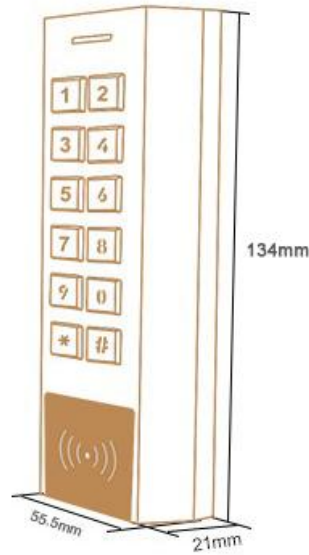

PIXELS CONNECT PTE LTD

Product Size

CCTV

Analog Camera, IP Camera
Dome & Bullet Cameras
Hidden Cameras
4K Cameras
PTZ Cameras

**Wireless
Cameras**

Panoramic Camera
4K Action Camera | Car Cameras
Battery Cameras
WiFi Door Bells
Hidden Cameras

**Biometric
Devices**

PIXELS CONNECT PTE LTD

1013, Geylang East Ave 3, #01-144 Singapore 389728

pixelsconnect@gmail.com | www.pixelsconnect.com.sg | Tel:+65 6440 0023