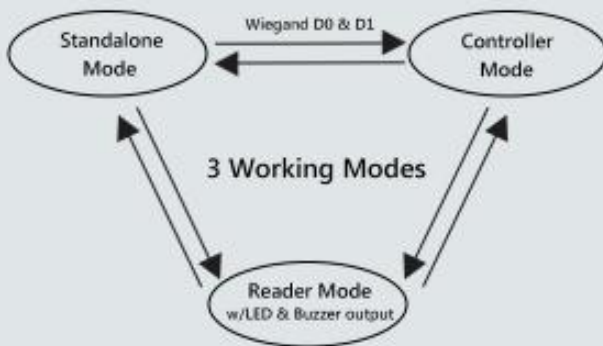

PIXELS CONNECT PTE LTD

Bluetooth Keypad PIX-PCXK4-BT

- ❄️ Waterproof, conforms to IP66
- ❄️ One relay, 1000 users
- ❄️ Wiegand 26~37 bits input & output
- ❄️ User data can be transferred by Wiegand line
- ❄️ Access modes: Card, PIN, Card + PIN, Multi Cards/PINs, Mobile phone
- ❄️ PIN length: 4~6 digits
- ❄️ Card type: XK4-BT(EM): 125KHz EM card/XK4-BT(H&E): 125KHz EM & HID card
- ❄️ Pulse mode, toggle mode
- ❄️ 2pcs device support interlock for two doors
- ❄️ With Bluetooth, APP configuration

The PIX-PCXK4-BT is a keypad access control with embedded Bluetooth module, which can access doors by card/password/smartphone, the unique app is compatible with both Android and iOS

PIXELS CONNECT PTE LTD

Pressing a button, door opens!

Convertible working modes, more possibilities.

All key is metal, with hidden key frame

PIXELS CONNECT PTE LTD

User Capacity Common User Panic User	1000 998 2
Operating Voltage Idle Current	12~28V AC/DC < 35mA
Proximity Card Reader Radio Technology Read Range	Hid & EM 125KHz Proximity Card 2~6 cm
Wiring Connections	Relay output, exit button, alarm, door contact, Wiegand input, Wiegand output
Relay Adjustable Relay Output Time Lock Output Load	One (NO, NC, Common) 0~99 Seconds (5 seconds default) 2 Amp Maximum
Wiegand Interface Wiegand Input Wiegand Output PIN Output	Wiegand 26~37bits 26~37bits 26~37bits 4 bits, 8 bits(ASCII), 10 digits Virtual Number
Environment Operating Temperature Operating Humidity	Meets IP66 -40 °C ~ 60 °C (-40 °F ~ 140 °F) 0%RH ~ 98%RH
Physical Color Dimensions Unit Weight Shipping Weight	Zinc-Alloy Silver 13.4L x 5.5W x 2.1H (cm) 340g 420g