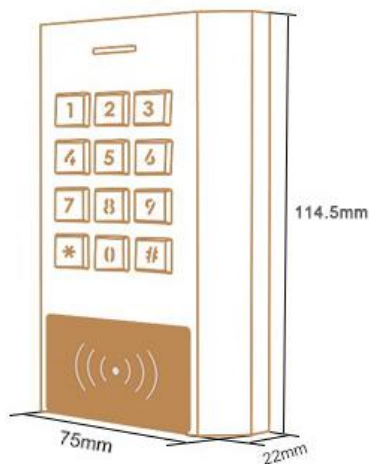

PIXELS CONNECT PTE LTD

User Capacity	999
Operating Voltage Idle Current	12~28V AC/DC <50mA
Proximity Card Reader Radio Technology Read Range	EM 125KHz 2~6 cm
PIN Length	1~8 digits
Wiring Connections	Relay Output, Exit Button, Alarm, Door Contact, Doorbell
Relay Adjustable Relay Output Time Lock Output Load	ONE (NO, NC, Common) 0~300 Seconds (5 seconds default) 2 Amp Maximum
Environment Operating Temperature Operating Humidity	Meets IP66 -40°C ~ 60°C (-40°F ~ 140°F) 0%RH~98%RH
Physical Color Dimensions Unit Weight Shipping Weight	Zinc-Alloy Silver L114.5 x W75 x D22mm 360g 440g

Product Size