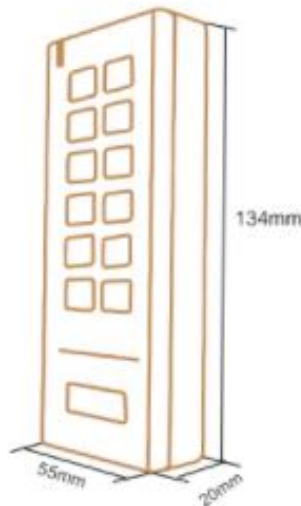

PIXELS CONNECT PTE LTD

	Net Weight	10g
Wireless Button (Optional Accessory)	Operating Voltage	1unit of 2023 Lithium battery
	Idle Current Working Current	$\leq 2\mu A$ $\leq 20mA$
	Communication Frequency	433MHz
	Communication Distance	20m Maximum

Product Size

CCTV

Analog Camera, IP Camera
Dome & Bullet Cameras
Hidden Cameras
4K Cameras
PTZ Cameras

Wireless Cameras

Panoramic Camera
4K Action Camera | Car Cameras
Battery Cameras
WiFi Door Bells
Hidden Cameras

Biometric Devices

PIXELS CONNECT PTE LTD

1013, Geylang East Ave 3, #01-144 Singapore 389728

pixelsconnect@gmail.com | www.pixelsconnect.com.sg | Tel:+65 6440 0023