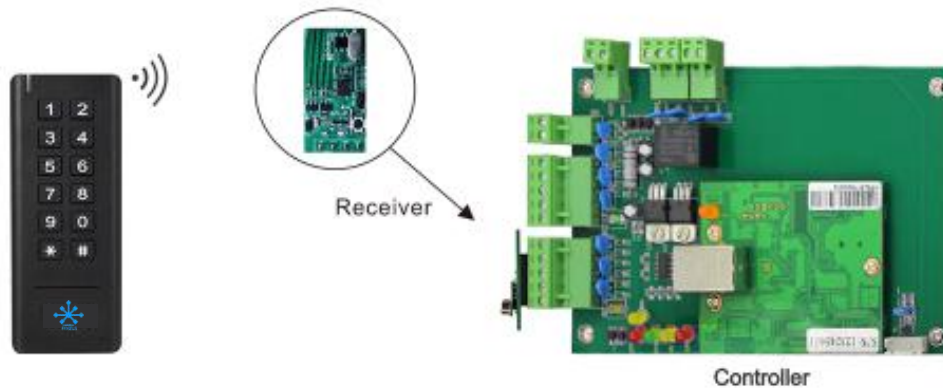

PIXELS CONNECT PTE LTD

Wireless Keypad Reader (Mifare) PIX-PCWK1-MF

- * 433MHz Rolling Code technology
- * PIN Length: 1-6 digits
- * Card Type: 13.56MHz Mifare card
- * Programmable Wiegand output of the Receiver: 26 bits or 34 bits
- * Communication distance: 30m maximum
- * Ultra low power consumption

Wireless

Battery Powered

30m Max

The PIX-PCWK1-MF is a Wireless Keypad Reader , including the Wireless Keypad and Receiver, it's 433MHz Rolling code communication between the keypad and receiver, and the receiver can be connected to any 3rd party Wiegand controller.

Can work with any wiegand controller

PIXELS CONNECT PTE LTD

Standard terminal connect with all of controller by wires

Special terminals for optional

HIKVISION

WGACCESS

ZKTeco

433MHz
30Meter

Can pair 16pcs max

Wireless button
(Optional accessory)

Battery powered, no need wires any more!

PIXELS CONNECT PTE LTD

Wireless Keypad Reader	PIN Length	1-6 digits
	Card Type	13.56MHz Mifare card
	Operating Voltage	3 units of AAA batteries
	Idle Current Working Current	≤5uA ≤45mA
	Reading Distance	≤3cm
	Communication Frequency	433MHz
	Communication Distance	30m Maximum
	Operating Temperature	-20°C~+60°C (-4°F~+140°F)
	Operating Humidity	0%~86%
	Physical	ABS
	Dimensions	L134 * W55 * H20 (mm)
	Net Weight	100g
Receiver	Operating Voltage	12V DC
	Working Current	≤15mA
	Communication Frequency	433MHz
	Wiegand Output Format	26 bits Or 34 bits (Default is 26 bits)
	Operating Temperature	-20°C~+60°C (-4°F~+140°F)
	Operating Humidity	0%~86%
	Dimensions	L25 * W50 (mm)