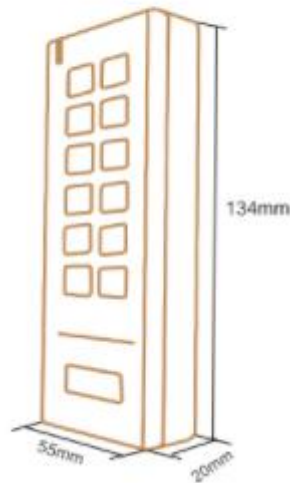

PIXELS CONNECT PTE LTD

Wireless Button (Optional Accessory)	Operating Voltage	1unit of 2023 Lithium battery
	Idle Current Working Current	$\leq 2\mu\text{A}$ $\leq 20\text{mA}$
	Communication Frequency	433MHz
	Communication Distance	20m Maximum

Product Size

CCTV

Analog Camera, IP Camera
Dome & Bullet Cameras
Hidden Cameras
4K Cameras
PTZ Cameras

Wireless Cameras

Panoramic Camera
4K Action Camera | Car Cameras
Battery Cameras
WiFi Door Bells
Hidden Cameras

Biometric Devices

PIXELS CONNECT PTE LTD

1013, Geylang East Ave 3, #01-144 Singapore 389728

pixelsconnect@gmail.com | www.pixelsconnect.com.sg | Tel:+65 6440 0023