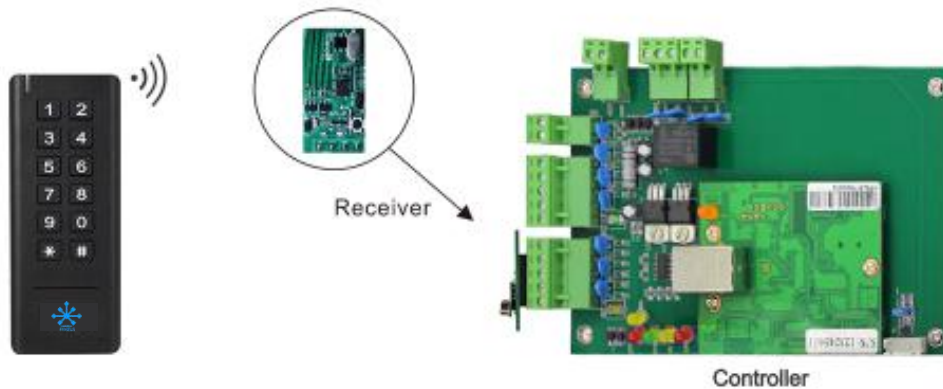

### Wireless Keypad Reader Only PIX-PCWK1

- > 433MHz Rolling Code technology
- > PIN Length: 1-6 digits
- > Programmable Wiegand output of the Receiver: 26 bits or 34 bits
- > Communication distance: 30m maximum
- > Ultra low power consumption

Wireless

Battery Powered

30m Max

The PIX-PCWK1 is a Wireless Keypad reads PIN only, including the Wireless Keypad and Receiver, it's 433MHz Rolling code communication between the keypad and receiver, and the receiver can be connected to any 3rd party Wiegand controller.

Can work with any wiegand controller

PIXELS CONNECT PTE LTD

Standard terminal connect with all of controller by wires

Special terminals for optional

**HIKVISION**

**WGACCESS**

**ZKTeco**

433MHz  
30Meter

Can pair 16pcs max

Wireless button  
(Optional accessory)

Battery powered, no need wires any more!