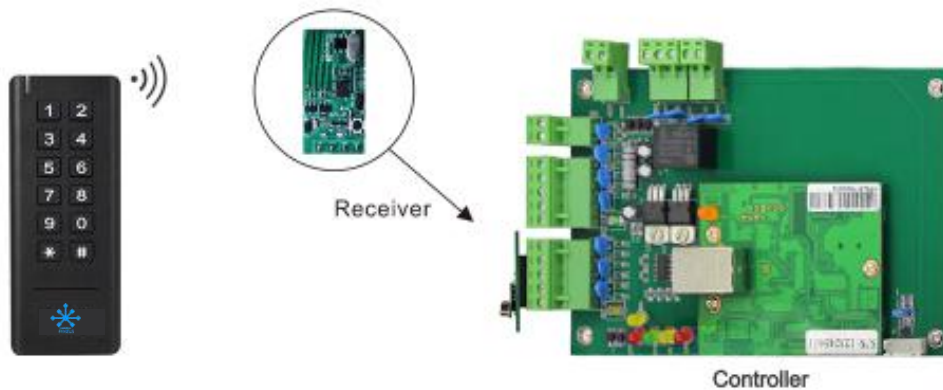

PIXELS CONNECT PTE LTD

Wireless Keypad Reader (EM) PIX-PCWK1-EM

- * 433MHz Rolling Code technology
- * PIN Length: 1-6 digits
- * Card Type: 125KHz EM card
- * Programmable Wiegand output of the Receiver: 26 bits or 34 bits
- * Communication distance: 30m maximum
- * Ultra low power consumption

Wireless

Battery Powered

30m Max

The PIX-PCWK1-EM is a Wireless Keypad & EM Card Reader , including the Wireless Keypad and Receiver, it's 433MHz Rolling code communication between the keypad and receiver, and the receiver can be connected to any 3rd party Wiegand controller.

Can work with any wiegand controller

PIXELS CONNECT PTE LTD

Standard terminal connect with all of controller by wires

Special terminals for optional

HIKVISION

WGACCESS

ZKTeco

Wireless button
(Optional accessory)

433MHz
30Meter

Can pair 16pcs max

Battery powered, no need wires any more!

PIXELS CONNECT PTE LTD

Wireless Keypad Reader	PIN Length	1-6 digits
	Card Type	125KHz EM card
	Operating Voltage	3 units of AAA batteries
	Idle Current Working Current	≤5uA ≤45mA
	Reading Distance	≤3cm
	Communication Frequency	433MHz
	Communication Distance	30m Maximum
	Operating Temperature	-20°C~+60°C (-4°F~+140°F)
	Operating Humidity	0%~86%
	Physical	ABS
	Dimensions	L134 * W55 * H20 (mm)
	Net Weight	100g
Receiver	Operating Voltage	12V DC
	Working Current	≤15mA
	Communication Frequency	433MHz
	Wiegand Output Format	26 bits Or 34 bits (Default is 26 bits)
	Operating Temperature	-20°C~+60°C (-4°F~+140°F)
	Operating Humidity	0%~86%
	Dimensions	L25 * W50 (mm)