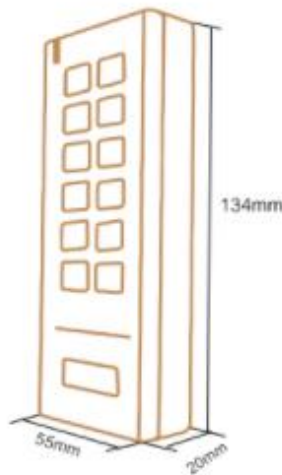

PIXELS CONNECT PTE LTD

	Net Weight	10g
Wireless Button (Optional Accessory)	Operating Voltage	1unit of 2023 Lithium battery
	Idle Current Working Current	$\leq 2\mu\text{A}$ $\leq 20\text{mA}$
	Communication Frequency	433MHz
	Communication Distance	20m Maximum

Product Size

CCTV

Analog Camera, IP Camera
Dome & Bullet Cameras
Hidden Cameras
4K Cameras
PTZ Cameras

Wireless Cameras

Panoramic Camera
4K Action Camera | Car Cameras
Battery Cameras
WiFi Door Bells
Hidden Cameras

Biometric Devices

PIXELS CONNECT PTE LTD

1013, Geylang East Ave 3, #01-144 Singapore 389728

pixelsconnect@gmail.com | www.pixelsconnect.com.sg | Tel:+65 6440 0023