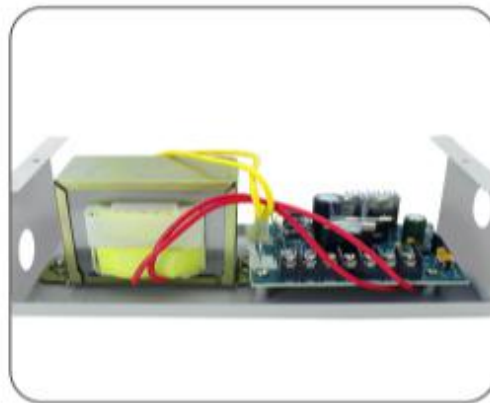

PIXELS CONNECT PTE LTD

Linear Power Supply PIX-PCSpower 2

- * Linear power supply
- * Input: AC 220V, 50 Hz
- * Output: DC 12V, 3A
- * Dimension: 18.2L x 8.2W x 7.3H (cm)
- * Control electric locks or bolts directly
- * Reduce the load of access controller
- * Save circuit wire works, lower potential trouble
- * Have output NC/NO, control all kinds of electric locks
- * Has delay control circuit

External Remote Switch
and Exit Button(Optional)

PIXELS CONNECT PTE LTD

Vents Design at Both Sides

Intelligent Circuit
Battery exhaustion protection,
and relay control design

Input Voltage	AC 220V
Frequency	50 Hz
Output	DC 12V 3A (standard); DC 12V 5A optional
Back-up Input	No
Delay Adjustment Range	0 ~10S
Operating Temperature	-20 °C ~ 50 °C (-4 °F ~ 122 °F)
Dimension	18.3L x 8.2W x 7.3H (cm)
Weight	1.05kg

PIXELS CONNECT PTE LTD

CCTV

Analog Camera, IP Camera
Dome & Bullet Cameras
Hidden Cameras
4K Cameras
PTZ Cameras

Wireless Cameras

Panoramic Camera
4K Action Camera | Car Cameras
Battery Cameras
WiFi Door Bells
Hidden Cameras

Biometric Devices

Fingerprint | Face | Card |
Access PIN Reader
Electromagnetic Lock
Exit Button | Break Glass
Video Door Intercom

PIXELS CONNECT PTE LTD

1013, Geylang East Ave 3, #01-144 Singapore 389728