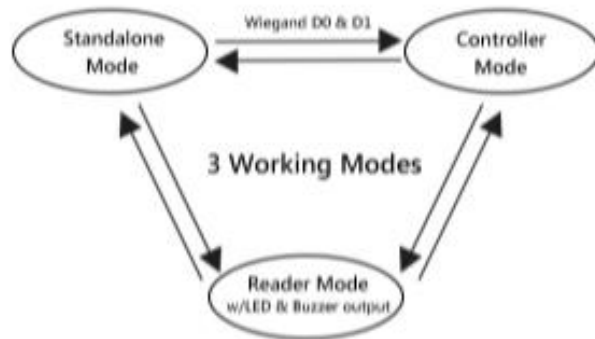

PIXELS CONNECT PTE LTD

Universal Keypad (EM+HID+MF)
PIX-PCSK5-X

- * Waterproof, conforms to IP66
- * One relay, 600 users
- * Card type: 125KHz EM card, 125KHz HID card, and 13.56Mhz Mifare Card
- * PIN length: 4~6 digits
- * Wiegand 26~37 bits input & output
- * Can be used as Wiegand reader with LED & Buzzer output
- * Pulse mode, Toggle mode
- * 2 devices can be interlocked for 2 doors
- * 12~28V AC/ DC

Temperature Range

Anti-Vandal

3 in 1 Universal Keypad

The PIX-PCSK5-X is a universal keypad, can work as standalone keypad, access controller or standard Wiegand output reader. It can read 125KHz EM & HID for Low Frequency and 13.56MHz Mifare for High Frequency tokens, cards and tags.

PIXELS CONNECT PTE LTD

Three working modes-Wiegand
26~37 bits input & output

Wide Voltage Range:

12 ~ 28
VOLTS VOLTS

PIXELS CONNECT PTE LTD

Data 0
Data 1

Wiegand 26-37

Manually programmable
wiegand format (default: 26bits)

Three working modes-Wiegand
26~37 bits input & output

2pcs devices support
interlock for two doors

PIXELS CONNECT PTE LTD

User Capacity Common Users Panic Users	600 598 2
Operating Voltage Idle Current Active Current	12~28V AC/DC < 65mA < 100MA
Proximity Card Reader Radio Technology Read Range	HID & EM & Mifare 125KHz & 13.56Mhz 2~6 cm
Wiring Connections	Relay output, exit button, alarm, door contact, Wiegand input, Wiegand output
Relay Adjustable Relay Output Time Lock Output Load	One (NO, NC, Common) 0~99 Seconds (5 seconds default) 2 Amp Maximum
Wiegand Interface Wiegand Input Wiegand Output PIN Output	Wiegand 26~37bits 26~37bits 26~37bits 4 bits, 8 bits(ASCII), 10 digits Virtual Number
Environment Operating Temperature Operating Humidity	Meets IP66 -40 °C ~ 60 °C (-40 °F ~ 140 °F) 0%RH ~ 98%RH
Physical Surface Finish Dimensions Unit Weight Shipping Weight	Zinc-Alloy Enclosure Powder Coat L148xW56xH22.5mm 500g 600g