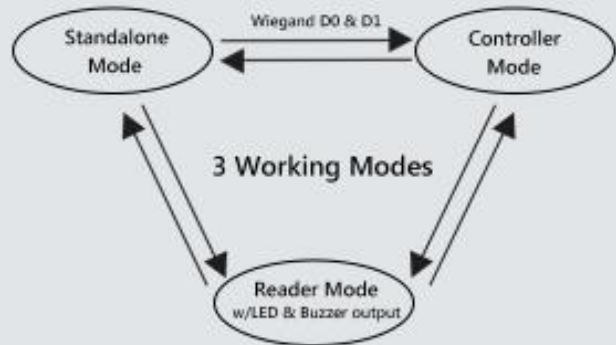

Temperature Range

Anti-Vandal

3 in 1 Universal Keypad

The PIX-PCSK5-X is a universal keypad, can work as standalone keypad, access controller or standard Wiegand output reader. It can read 125KHz EM & HID for Low Frequency and 13.56MHz Mifare for High Frequency tokens, cards and tags.

PIXELS CONNECT PTE LTD

Three working modes-Wiegand
26~37 bits input & output

Wide Voltage Range:

12 ~ 28
VOLTS VOLTS

PIXELS CONNECT PTE LTD

Data 0
Data 1

Wiegand 26-37

Manually programmable
wiegand format (default: 26bits)

Three working modes-Wiegand
26~37 bits input & output

2pcs devices support
interlock for two doors

PIXELS CONNECT PTE LTD

User Capacity Common Users Panic Users	600 598 2
Operating Voltage Idle Current Active Current	12~28V AC/DC < 65mA < 100MA
Proximity Card Reader Radio Technology Read Range	HID & EM & Mifare 125KHz & 13.56Mhz 2~6 cm
Wiring Connections	Relay output, exit button, alarm, door contact, Wiegand input, Wiegand output
Relay Adjustable Relay Output Time Lock Output Load	One (NO, NC, Common) 0~99 Seconds (5 seconds default) 2 Amp Maximum
Wiegand Interface Wiegand Input Wiegand Output PIN Output	Wiegand 26~37bits 26~37bits 26~37bits 4 bits, 8 bits(ASCII), 10 digits Virtual Number
Environment Operating Temperature Operating Humidity	Meets IP66 -40 °C ~ 60 °C (-40 °F ~ 140 °F) 0%RH ~ 98%RH
Physical Surface Finish Dimensions Unit Weight Shipping Weight	Zinc-Alloy Enclosure Powder Coat L148xW56xH22.5mm 500g 600g