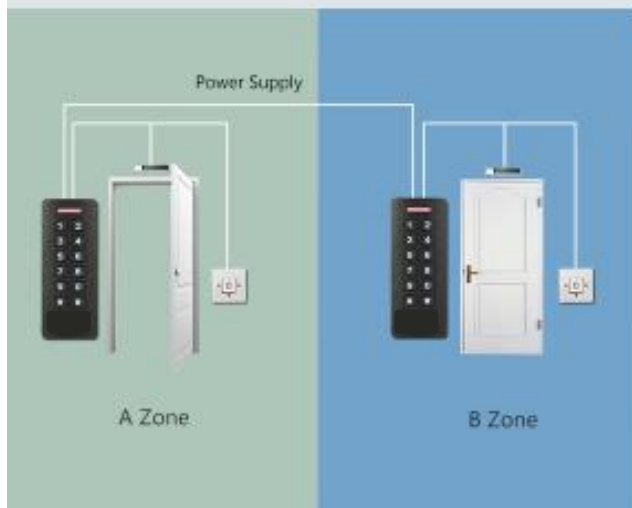

Temperature Range

Anti-Vandal

3 in 1 Universal Keypad

The PIX-PCSK5-X is a universal keypad, can work as standalone keypad, access controller or standard Wiegand output reader. It can read 125KHz EM & HID for Low Frequency and 13.56MHz Mifare for High Frequency tokens, cards and tags.

PIXELS CONNECT PTE LTD

Three working modes-Wiegand
26~37 bits input & output

Wide Voltage Range:

12 ~ 28
VOLTS VOLTS

PIXELS CONNECT PTE LTD

Data 0
Data 1

Wiegand 26-37

Manually programmable
wiegand format (default: 26bits)

Three working modes-Wiegand
26~37 bits input & output

2pcs devices support
interlock for two doors

PIXELS CONNECT PTE LTD

User Capacity Common Users Panic Users	600 598 2
Operating Voltage Idle Current Active Current	12~28V AC/DC < 65mA < 100MA
Proximity Card Reader Radio Technology Read Range	HID & EM & Mifare 125KHz & 13.56Mhz 2~6 cm
Wiring Connections	Relay output, exit button, alarm, door contact, Wiegand input, Wiegand output
Relay Adjustable Relay Output Time Lock Output Load	One (NO, NC, Common) 0~99 Seconds (5 seconds default) 2 Amp Maximum
Wiegand Interface Wiegand Input Wiegand Output PIN Output	Wiegand 26~37bits 26~37bits 26~37bits 4 bits, 8 bits(ASCII), 10 digits Virtual Number
Environment Operating Temperature Operating Humidity	Meets IP66 -40 °C ~ 60 °C (-40 °F ~ 140 °F) 0%RH ~ 98%RH
Physical Surface Finish Dimensions Unit Weight Shipping Weight	Zinc-Alloy Enclosure Powder Coat L148xW56xH22.5mm 500g 600g