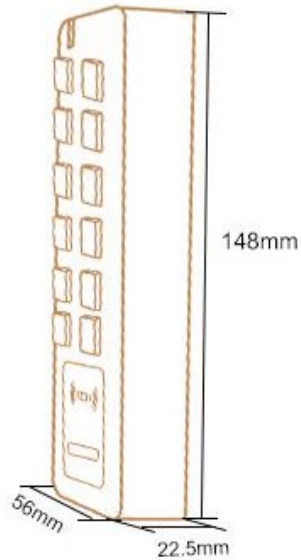

PIXELS CONNECT PTE LTD

Product Size

CCTV

Analog Camera, IP Camera
Dome & Bullet Cameras
Hidden Cameras
4K Cameras
PTZ Cameras

**Wireless
Cameras**

Panoramic Camera
4K Action Camera | Car Cameras
Battery Cameras
WiFi Door Bells
Hidden Cameras

**Biometric
Devices**

PIXELS CONNECT PTE LTD

1013, Geylang East Ave 3, #01-144 Singapore 389728

pixelsconnect@gmail.com | www.pixelsconnect.com.sg | Tel:+65 6440 0023