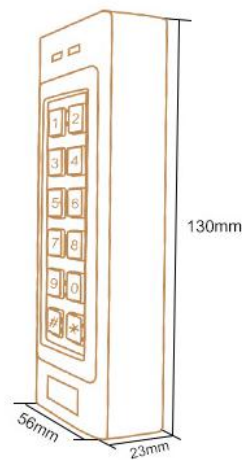

PIXELS CONNECT PTE LTD

User Capacity Zone 1 Zone 2	1100 Card/PIN 1000 100
Operating Voltage Idle Current Active Current	12~28V AC/DC 55mA 80mA
Keypad	12 Key (2*6)
Proximity Card Reader Radio Technology Read Range	EM 125KHz Industry Standard Proximity Card 3 ~ 6 cm
Wiring Connections	Electric lock, exit button, DOTL, external alarm, door bell
Relay Adjustable Relay Output Time Adjustable Alarm Output Time Lock Output Load Alarm Output Load	Two (NO, NC, COM) 0 ~ 99 Seconds (5 seconds default) 1 ~ 3 minutes (1 minute default) 3 Amp Maximum 3 Amp Maximum
Environment Operating Temperature Operating Humidity	Meets IP66 -40°C ~ 60 °C (-40 °F ~ 140 °F) 10% ~ 90% Non-Condensing
Physical Surface Finish Dimensions Unit Weight Shipping Weight	Zinc-Alloy Enclosure Powder Coat 13.0L x 5.6W x 2.3H (cm) 500g 650g

Product Size