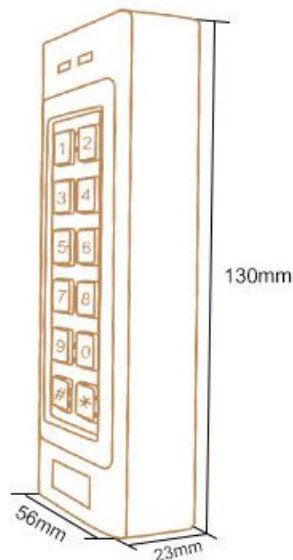

PIXELS CONNECT PTE LTD

Frequency	125KHz
Card Type	EM Cards/Fobs
Read Range	4~8 cm
Standby Current	<35mA
Operating Voltage	9~18V DC
Wiegand Output Format	Wiegand 26 bits (factory default) 26~37 bits available upon request
Keypad Transmission Format	4 bits (factory default) 8 bits or virtual card number format are available upon request
Operating Temperature	-40 °C ~ 60 °C
Operating Humidity	0% RH ~ 96% RH
Index of Protection	IP66
Dimension	13.0L x 5.6W x 2.3H (cm)
Net Weight	500g
Shipment Weight	650g

Product Size