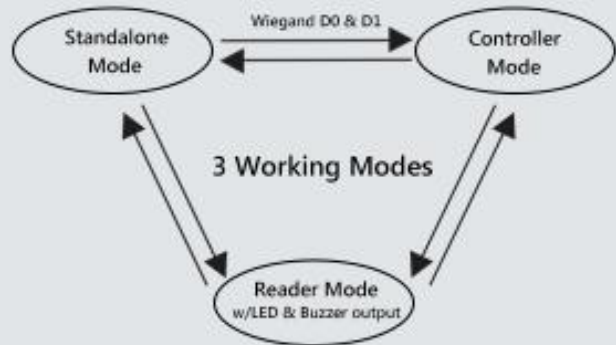

The PIX-PCSK2-X is a single door multifunction standalone access controller or a wiegand output reader. It supports 600 users (598 common users + 2 panic users).

PIXELS CONNECT PTE LTD

Data 0  
Data 1

Wiegand 26-37

Manually programmable  
wiegand format (default: 26bits)

Three working modes-Wiegand  
26~37 bits input & output

2pcs devices support  
interlock for two doors