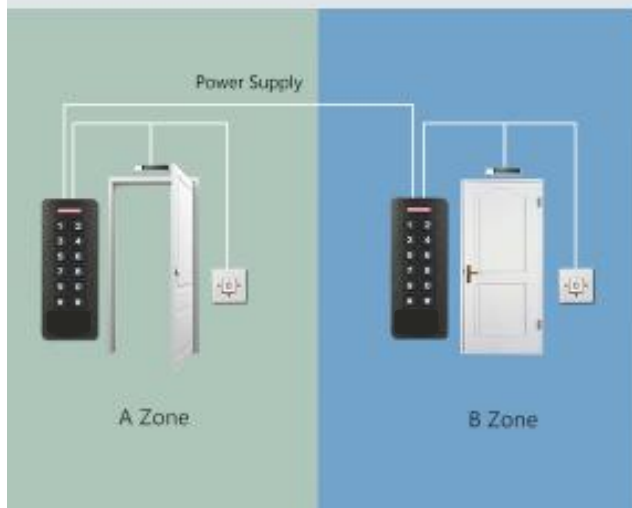

The PIX-PCSK2-X is a single door multifunction standalone access controller or a wiegand output reader. It supports 600 users (598 common users + 2 panic users).

PIXELS CONNECT PTE LTD

Data 0  
Data 1

Wiegand 26-37

Manually programmable  
wiegand format (default: 26bits)

Three working modes-Wiegand  
26~37 bits input & output

2pcs devices support  
interlock for two doors