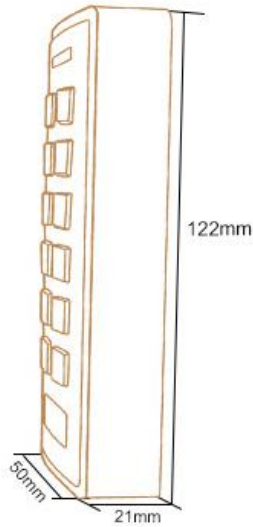

PIXELS CONNECT PTE LTD

Product Size

CCTV

Analog Camera, IP Camera
Dome & Bullet Cameras
Hidden Cameras
4K Cameras
PTZ Cameras

Wireless Cameras

Panoramic Camera
4K Action Camera | Car Cameras
Battery Cameras
WiFi Door Bells
Hidden Cameras

Biometric Devices

PIXELS CONNECT PTE LTD

1013, Geylang East Ave 3, #01-144 Singapore 389728

pixelsconnect@gmail.com | www.pixelsconnect.com.sg | Tel:+65 6440 0023