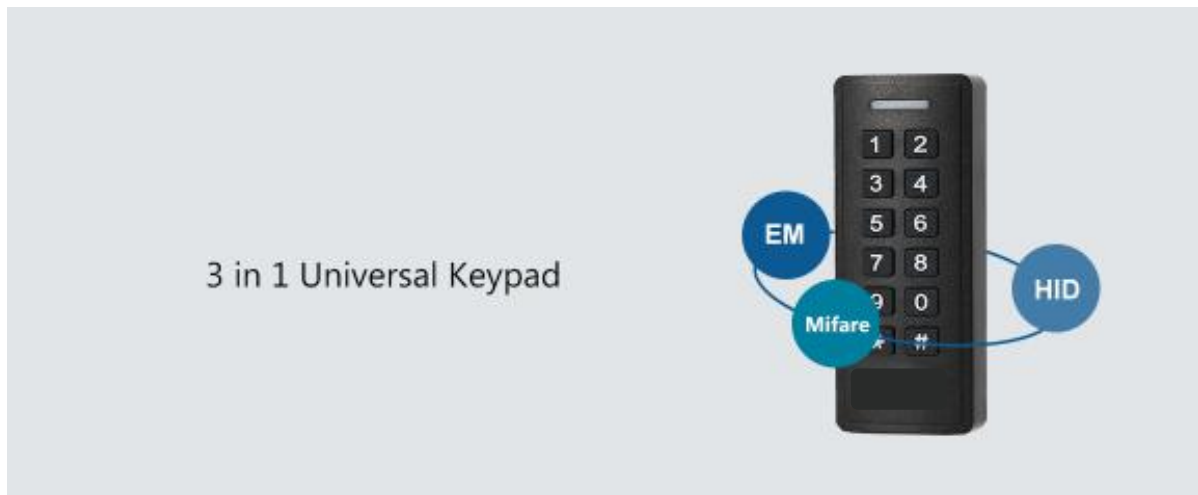

PIXELS CONNECT PTE LTD

**Universal Keypad (EM+HID+MF)**  
**PIX-PCSK2-X**

- \* Waterproof, conforms to IP66
- \* One relay, 600 users
- \* Card type: 125KHz EM card, 125KHz HID card, and 13.56Mhz Mifare Card
- \* PIN length: 4~6 digits
- \* Wiegand 26~37 bits input & output
- \* Can be used as Wiegand reader with LED & Buzzer output
- \* Pulse mode, Toggle mode
- \* 2 devices can be interlocked for 2 doors
- \* 9~18V DC

The PIX-PCSK2-X is a single door multifunction standalone access controller or a wiegand output reader. It supports 600 users (598 common users + 2 panic users).

PIXELS CONNECT PTE LTD

Data 0  
Data 1

Wiegand 26-37