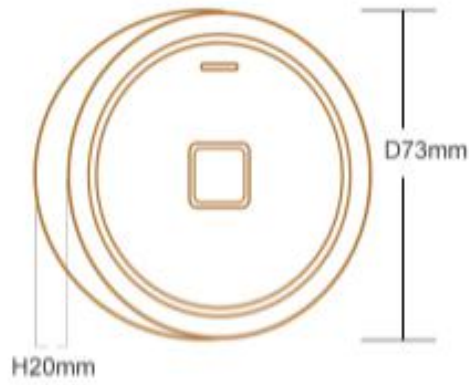

PIXELS CONNECT PTE LTD

Product Size

CCTV

Analog Camera, IP Camera
Dome & Bullet Cameras
Hidden Cameras
4K Cameras
PTZ Cameras

**Wireless
Cameras**

Panoramic Camera
4K Action Camera | Car Cameras
Battery Cameras
WiFi Door Bells
Hidden Cameras

**Biometric
Devices**

PIX-PCSF7 MINI FINGERPRINT ACCESS CONTROL

PIXELS CONNECT PTE LTD

PIXELS CONNECT PTE. LTD.

1013, Geylang East Ave 3, #01-144 Singapore 389728

pixelsconnect@gmail.com | www.pixelsconnect.com.sg | Tel:+65 6440 0023