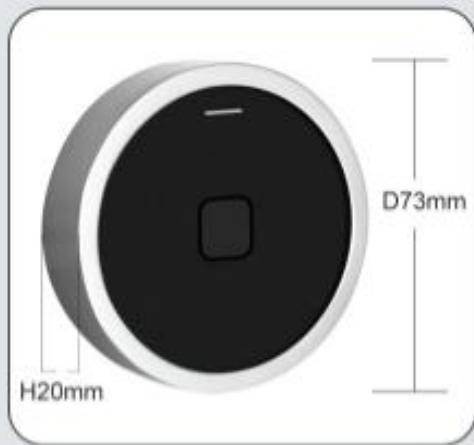

### Mini Fingerprint Access Control PIX-PCSF7

- \* Metal case, anti-vandal
- \* One Programming relay output
- \* Multi-color LED Status Display
- \* 1000 Users (100 Fingerprint Users + 890 Card Users + 10 Visitor User)
- \* 3Mini Size: Diameter 73 mm, Thickness 20 mm
- \* Capacitive Fingerprint Sensor

Anti-vandal

1,000 Users

Waterproof

Card / Fingerprint

PIX-PCSF7 is Standalone fingerprint mini access control. IP66 waterproof version is very suitable for outdoor use, with the mini design, it is an ideal choice to install on door frame.

Mini Size: D73mm x H20mm

PIXELS CONNECT PTE LTD

Card Type  
125KHZ EM Card  
1000 Users  
990 Card / Fingerprint Users  
10 Visitor Users

Waterproof, conforms to IP66

6 wires, easy installing

## PIXELS CONNECT PTE LTD

<b>User Capacity</b> Fingerprint Card Visitor	<b>1000</b> 100 890 10
<b>Operating Voltage</b> Idle Current	<b>12V DC</b> < 45mA
<b>Proximity Card Reader</b> Radio Technology Read Range	<b>EM</b> 125KHz Proximity Card 1~4 cm
<b>Fingerprint Reader</b> Resolution Identification time FAR FRR	<b>Capacitive Fingerprint Module</b> 500DPI <1S <1% <0.001%
<b>Wiring Connections</b>	Relay output, exit button
<b>Relay</b> Adjustable Relay Output Time Lock Output Load	<b>One (NO, NC, Common)</b> 0~99 Seconds (5 seconds default) 2 Amp Maximum
<b>Environment</b> Operating Temperature Operating Humidity	<b>Meets IP66</b> -25°C ~ 60°C (-13°F ~ 140°F) 10%RH ~ 99%RH
<b>Physical</b> Color Dimensions Unit Weight Shipping Weight	Zinc-Alloy Silver & Black Diameter 73 mm, Thickness 20 mm 159g 228g