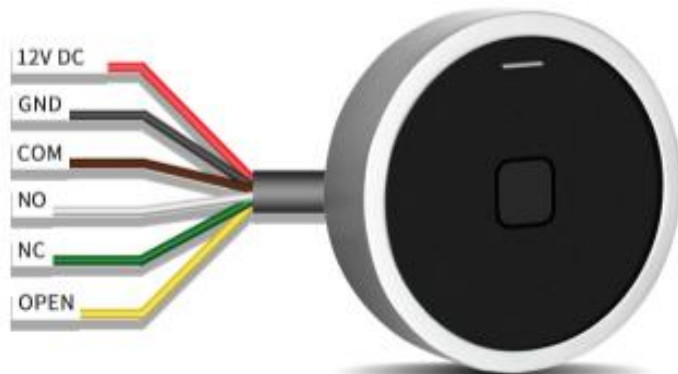

### Mini Fingerprint Access Control PIX-PCSF7

- \* Metal case, anti-vandal
- \* One Programming relay output
- \* Multi-color LED Status Display
- \* 1000 Users (100 Fingerprint Users + 890 Card Users + 10 Visitor User)
- \* 3Mini Size: Diameter 73 mm, Thickness 20 mm
- \* Capacitive Fingerprint Sensor

Anti-vandal

1,000 Users

Waterproof

Card / Fingerprint

PIX-PCSF7 is Standalone fingerprint mini access control. IP66 waterproof version is very suitable for outdoor use, with the mini design, it is an ideal choice to install on door frame.

Mini Size: D73mm x H20mm

PIXELS CONNECT PTE LTD

Card Type  
125KHZ EM Card  
1000 Users  
990 Card / Fingerprint Users  
10 Visitor Users

Waterproof, conforms to IP66

6 wires, easy installing

## PIXELS CONNECT PTE LTD

<b>User Capacity</b> Fingerprint Card Visitor	<b>1000</b> 100 890 10
<b>Operating Voltage</b> Idle Current	<b>12V DC</b> < 45mA
<b>Proximity Card Reader</b> Radio Technology Read Range	<b>EM</b> 125KHz Proximity Card 1~4 cm
<b>Fingerprint Reader</b> Resolution Identification time FAR FRR	<b>Capacitive Fingerprint Module</b> 500DPI <1S <1% <0.001%
<b>Wiring Connections</b>	Relay output, exit button
<b>Relay</b> Adjustable Relay Output Time Lock Output Load	<b>One (NO, NC, Common)</b> 0~99 Seconds (5 seconds default) 2 Amp Maximum
<b>Environment</b> Operating Temperature Operating Humidity	<b>Meets IP66</b> -25°C ~ 60°C (-13°F ~ 140°F) 10%RH ~ 99%RH
<b>Physical</b> Color Dimensions Unit Weight Shipping Weight	Zinc-Alloy Silver & Black Diameter 73 mm, Thickness 20 mm 159g 228g