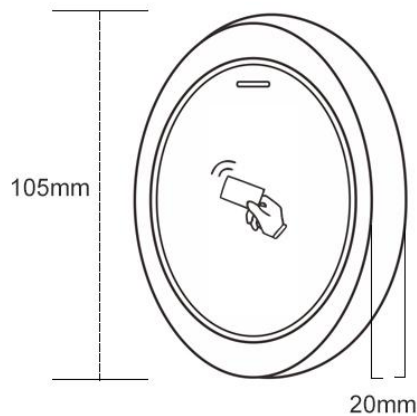

PIXELS CONNECT PTE LTD

Operating Voltage	9~24V DC
Frequency	125KHz
Card Type	EM Card
Reading Distance	3~8 CM
Output Format	Wiegand 26 bits
	(26~37 bits available upon request)
Operating Temperature	-40°C ~ 60°C (-40°F ~ 140°F)
Standby Current	< 25mA
Operating Humidity	10%~98% RH
Index of Protection	IP66
Dimensions	L105mm x W69mm x H20mm

Product Size

CCTV

Analog Camera, IP Camera
Dome & Bullet Cameras
Hidden Cameras
4K Cameras
PTZ Cameras

**Wireless
Cameras**

Panoramic Camera
4K Action Camera | Car Cameras
Battery Cameras
WiFi Door Bells
Hidden Cameras

**Biometric
Devices**

PIXELS CONNECT PTE LTD

1013, Geylang East Ave 3, #01-144 Singapore 389728

pixelsconnect@gmail.com | www.pixelsconnect.com.sg | Tel:+65 6440 0023