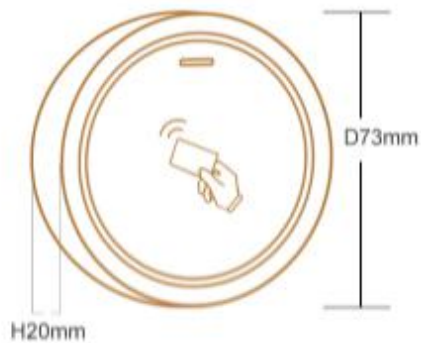

PIXELS CONNECT PTE LTD

Operating Voltage	9~24V DC
Frequency	125KHz
Card Type	EM Card
Reading Distance	3~8 CM
Output Format	Wiegand 26 bits
	(26~37 bits available upon request)
Operating Temperature	-40 oC ~ 60 oC (-40 oF ~ 140 oF)
Standby Current	< 25mA
Operating Humidity	10%~98% RH
Index of Protection	IP66
Dimensions	Diameter: 73mm, Thickness: 20mm

Product Size

CCTV

Analog Camera, IP Camera
Dome & Bullet Cameras
Hidden Cameras
4K Cameras
PTZ Cameras

Wireless Cameras

Panoramic Camera
4K Action Camera | Car Cameras
Battery Cameras
WiFi Door Bells
Hidden Cameras

Biometric Devices

PIXELS CONNECT PTE LTD

1013, Geylang East Ave 3, #01-144 Singapore 389728

pixelsconnect@gmail.com | www.pixelsconnect.com.sg | Tel:+65 6440 0023