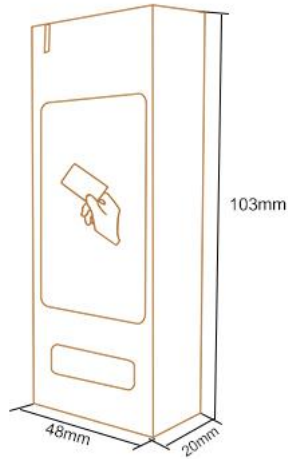

PIXELS CONNECT PTE LTD

Product Size

CCTV

Analog Camera, IP Camera
Dome & Bullet Cameras
Hidden Cameras
4K Cameras
PTZ Cameras

**Wireless
Cameras**

Panoramic Camera
4K Action Camera | Car Cameras
Battery Cameras
WiFi Door Bells
Hidden Cameras

**Biometric
Devices**

PIXELS CONNECT PTE LTD

1013, Geylang East Ave 3, #01-144 Singapore 389728

pixelsconnect@gmail.com | www.pixelsconnect.com.sg | Tel:+65 6440 0023