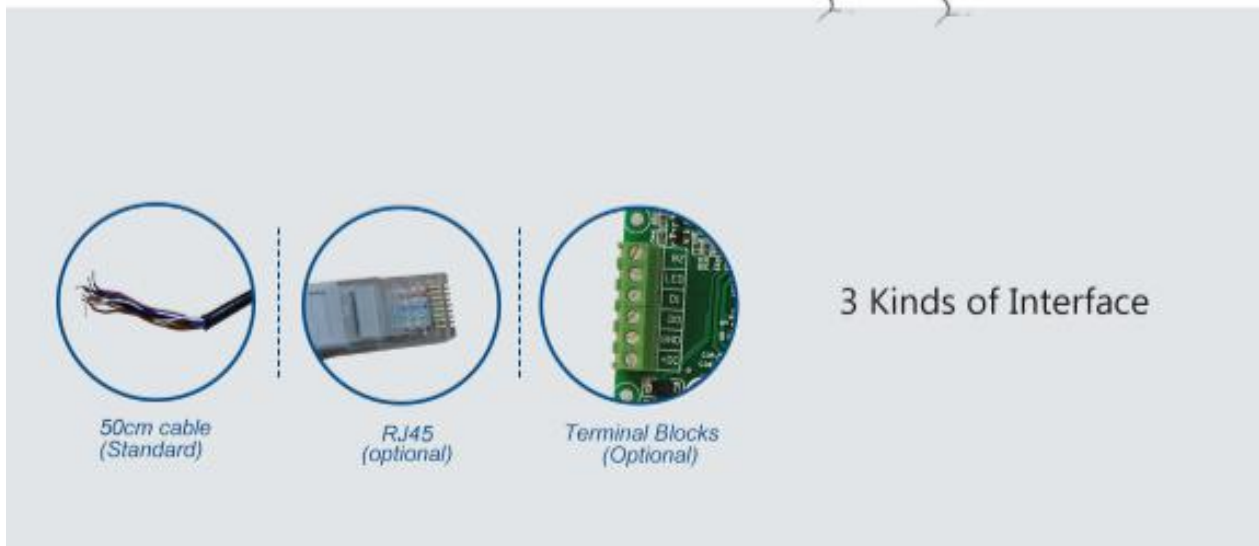

PIXELS CONNECT PTE LTD

Metal Wiegand Reader (E/H) PIX-PCS6-R

- * Metal Case, anti-vandal
- * Waterproof, conforms to IP66
- * Wiegand 26~37 bits output (default: 26bits)
- * Card type: EM & Hid card
- * Reading range: 3~8cm
- * External LED Control & External Buzzer Control

The PIX-PCS6-R reader is a metal case anti-vandal proximity reader. Because of waterproof, it can be mounted either indoor or outdoor in harsh environments.

Waterproof IP66

PIXELS CONNECT PTE LTD

Metal Case, Anti-vandal

PIXELS CONNECT PTE LTD

Card Type: EM+HID

Operating Voltage	9~24V DC
Frequency	125KHz
Card Type	EM & Hid Card
Reading Distance	3~8 CM
Output Format	Wiegand 26 bits (26~37 bits available upon request)
Operating Temperature	-40 °C ~ 60 °C (-40 °F ~ 140 °F)
Standby Current	< 25mA
Operating Humidity	10%~98% RH
Index of Protection	IP66
Dimensions	L103 x W48 x H19 (mm)