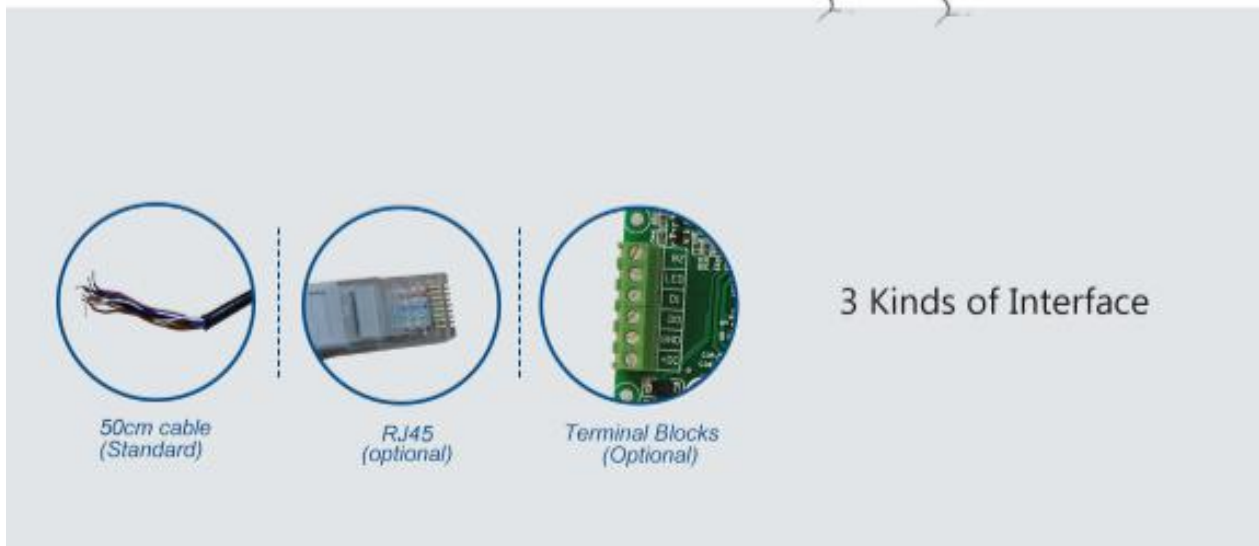

## Metal Wiegand Reader (EM) PIX-PCS6-R EM

- \* Metal Case, anti-vandal
- \* Waterproof, conforms to IP66
- \* Wiegand 26~37 bits output (default: 26bits)
- \* Card type: EM card
- \* Reading range: 3~8cm
- \* External LED Control & External Buzzer Control

The PIX-PCS6-R reader is a metal case anti-vandal proximity reader. Because of waterproof, it can be mounted either indoor or outdoor in harsh environments.

Waterproof IP66

PIXELS CONNECT PTE LTD

Metal Case, Anti-vandal