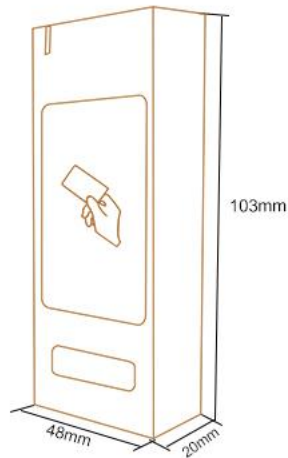

PIXELS CONNECT PTE LTD

Operating Voltage	9~24V DC
Frequency	125KHz
Card Type	EM Card
Reading Distance	3~8 CM
Output Format	Wiegand 26 bits (26~37 bits available upon request)
Operating Temperature	-40 °C ~ 60 °C (-40 °F ~ 140 °F)
Standby Current	< 25mA
Operating Humidity	10%~98% RH
Index of Protection	IP66
Dimensions	L103 x W48 x H19 (mm)

Product Size

CCTV

Analog Camera, IP Camera
Dome & Bullet Cameras
Hidden Cameras
4K Cameras
PTZ Cameras

Wireless Cameras

Panoramic Camera
4K Action Camera | Car Cameras
Battery Cameras
WiFi Door Bells
Hidden Cameras

Biometric Devices

PIXELS CONNECT PTE LTD

1013, Geylang East Ave 3, #01-144 Singapore 389728

pixelsconnect@gmail.com | www.pixelsconnect.com.sg | Tel:+65 6440 0023