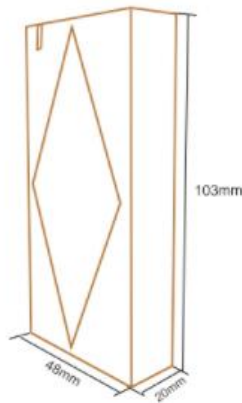

PIXELS CONNECT PTE LTD

Operating Voltage	9~24V DC
Frequency	125KHz
Card Type	EM Card
Reading Distance	3~8 CM
Output Format	Wiegand 26 bits (26~37 bits available upon request)
Operating Temperature	-40 oC ~ 60 oC (-40 oF ~ 140 oF)
Standby Current	< 25mA
Operating Humidity	10%~98% RH
Index of Protection	IP66
Dimensions	L103 x W48 x H19 (mm)

Product Size

CCTV

Analog Camera, IP Camera
Dome & Bullet Cameras
Hidden Cameras
4K Cameras
PTZ Cameras

Wireless Cameras

Panoramic Camera
4K Action Camera | Car Cameras
Battery Cameras
WiFi Door Bells
Hidden Cameras

Biometric Devices

PIXELS CONNECT PTE LTD

1013, Geylang East Ave 3, #01-144 Singapore 389728

pixelsconnect@gmail.com | www.pixelsconnect.com.sg | Tel:+65 6440 0023