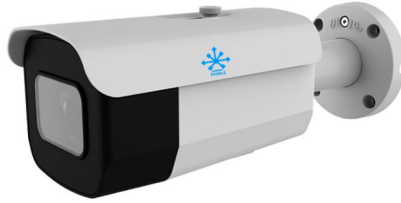

PIXELS CONNECT PTE LTD

◆ SPECIFICATION

Model NO.	PIX-PCKBTA90HTC8005XESL	PIX-PCKBTA90HTC8004XES
Video Output Mode	AHD: 8M@15fps, 5M@20fps/12.5fps, 4M/2M@30fps/25fps; CVI: 8M@15fps/12.5fps, 4M/2M@30fps/25fps TVI: 8M@15fps/12.5fps, 5M@20fps/12.5fps, 4M/2M@30fps/25fps;	AHD/TVI/CVI: 8M@15fps/12.5fps, 4M/2M@30fps/25fps
<b>Camera</b>		
Image Sensor	1/2.8" SONY Starvis Back-illuminated CMOS sensor	1/2.8" SONY CMOS sensor
Resolution	8M:3840*2160 5M:2592*1944 4M:2560*1440 2M:1920*1080	8M:3840*2160 4M:2560*1440 2M:1920*1080
TV System	PAL/NTSC	PAL/NTSC
Electronic Shutter	Auto	Auto
Scanning System	Progressive Scan	Progressive Scan
<b>Lens</b>		
Focus Length	2.7-13.5mm Motor Zoom	2.7-13.5mm Motor Zoom
Focus Control	Auto	Auto
Lens Type	Auto	Auto
<b>Night Vision</b>		
IR Cut Filter	YES	YES
Infrared LED	42μ x 6PCS	42μ x 6PCS
Infrared Distance	60M	60M
IR Status	AGC Auto Control	AGC Auto Control
<b>Camera Features</b>		
Starlight	/	/
Day/Night	YES	YES
OSD Menu	YES	YES
WDR	YES	YES
UTC	YES	YES
Noise Reduction	3DNR	3DNR
White Balance	AUTO / MANUAL	AUTO / MANUAL
Gain Control	AUTO	AUTO
<b>General</b>		
Housing	IP67	IP67

Bracket	YES	YES
Operation Temperature	-10°C ~ +60°C RH95% Max	-10°C ~ +60°C RH95% Max
Storage Temperature	-20°C ~ +60°C RH95% Max	-20°C ~ +60°C RH95% Max
Power Source	DC12V±10%,900mA	DC12V±10%,900mA
Dimension	170(W) x 110(H) x 101(D)mm	170(W) x 110(H) x 101(D)mm
Weight	1.65Kgs (With bracket)	1.65Kgs (With bracket)