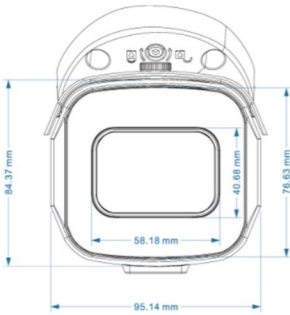

Bracket	YES	YES
Operation Temperature	-10°C ~ +60°C RH95% Max	-10°C ~ +60°C RH95% Max
Storage Temperature	-20°C ~ +60°C RH95% Max	-20°C ~ +60°C RH95% Max
Power Source	DC12V±10%,900mA	DC12V±10%,900mA
Dimension	170(W) x 110(H) x 101(D)mm	170(W) x 110(H) x 101(D)mm
Weight	1.65Kgs (With bracket)	1.65Kgs (With bracket)

Made in Taiwan

CCTV

Analog Camera, IP Camera
Dome & Bullet Cameras
Hidden Cameras
4K Cameras
PTZ Cameras

**Wireless
Cameras**

Panoramic Camera
4K Action Camera | Car Cameras
Battery Cameras
WiFi Door Bells
Hidden Cameras

**Biometric
Devices**

PIXELS CONNECT PTE LTD

1013, Geylang East Ave 3, #01-144 Singapore 389728

pixelsconnect@gmail.com | www.pixelsconnect.com.sg | Tel:+65 6440 0023