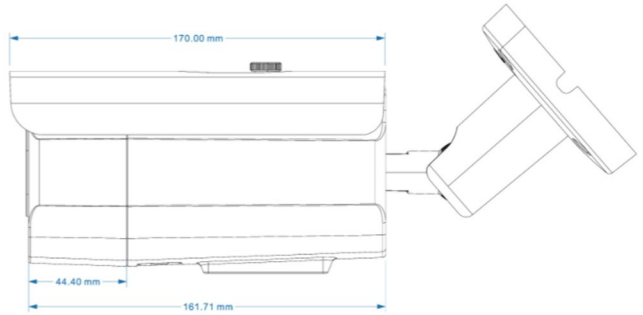

Bracket	YES	YES
Operation Temperature	-10°C ~ +60°C RH95% Max	-10°C ~ +60°C RH95% Max
Storage Temperature	-20°C ~ +60°C RH95% Max	-20°C ~ +60°C RH95% Max
Power Source	DC12V±10%,900mA	DC12V±10%,900mA
Dimension	170(W) x 110(H) x 101(D)mm	170(W) x 110(H) x 101(D)mm
Weight	1.65Kgs (With bracket)	1.65Kgs (With bracket)

Made in Taiwan

CCTV

Analog Camera, IP Camera
Dome & Bullet Cameras
Hidden Cameras
4K Cameras
PTZ Cameras

**Wireless
Cameras**

Panoramic Camera
4K Action Camera | Car Cameras
Battery Cameras
WiFi Door Bells
Hidden Cameras

**Biometric
Devices**

PIXELS CONNECT PTE LTD

1013, Geylang East Ave 3, #01-144 Singapore 389728

pixelsconnect@gmail.com | www.pixelsconnect.com.sg | Tel:+65 6440 0023