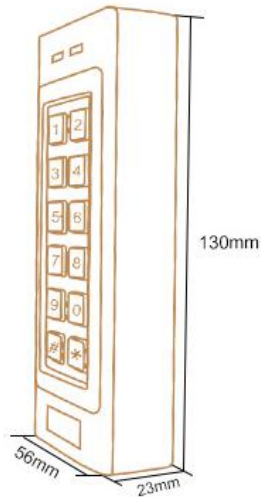

PIXELS CONNECT PTE LTD
Product Size

CCTV

Analog Camera, IP Camera
Dome & Bullet Cameras
Hidden Cameras
4K Cameras
PTZ Cameras

**Wireless
Cameras**

Panoramic Camera
4K Action Camera | Car Cameras
Battery Cameras
WiFi Door Bells
Hidden Cameras

**Biometric
Devices**

PIXELS CONNECT PTE LTD

1013, Geylang East Ave 3, #01-144 Singapore 389728

pixelsconnect@gmail.com | www.pixelsconnect.com.sg | Tel:+65 6440 0023