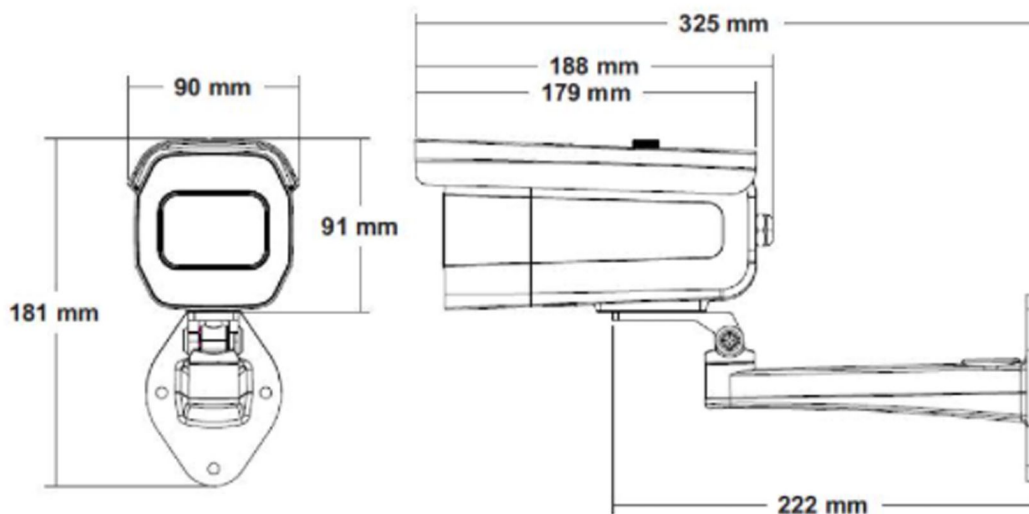

Privacy Masking	3 Rectangular Zone
Recording Mode	NVR/VMS/Web/SD Card
Language	Chinese Simplified, Chinese Traditional, English, Bulgarian, Polish, Arabic, German, Russian, French, Korean, Portuguese, Japanese, Turkish, Spanish, Hebrew, Italian, Netherlands, Czech, Vietnamese
Interface	
Audio	Audio IN by Line(RCA interface)
Alarm	/
SD Card Slot	support 256G Micro SD With External SD Card Slot
RS485	/
General	
Housing	Metal, IP67
Anti-cut Bracket	YES
IR Cut Filter	YES
Operation Temperature	-20°C ~ +60°C RH95% Max
Storage Temperature	-20°C ~ +60°C RH95% Max
Power Source	DC12V±10%, 950mA
Dimension	179(W) x 90(H) x 90(D)mm
Weight	1.65Kgs(With bracket)

Made In Taiwan

CCTV

Analog Camera, IP Camera
Dome & Bullet Cameras
Hidden Cameras
4K Cameras
PTZ Cameras

**Wireless
Cameras**

Panoramic Camera
4K Action Camera | Car Cameras
Battery Cameras
WiFi Door Bells
Hidden Cameras

**Biometric
Devices**

Fingerprint | Face | Card |
Access PIN Reader
Electromagnetic Lock
Exit Button | Break Glass
Video Door Intercom

PIXELS CONNECT PTE LTD

1013, Geylang East Ave 3, #01-144 Singapore 389728

pixelsconnect@gmail.com | www.pixelsconnect.com.sg | Tel:+65 6440 0023