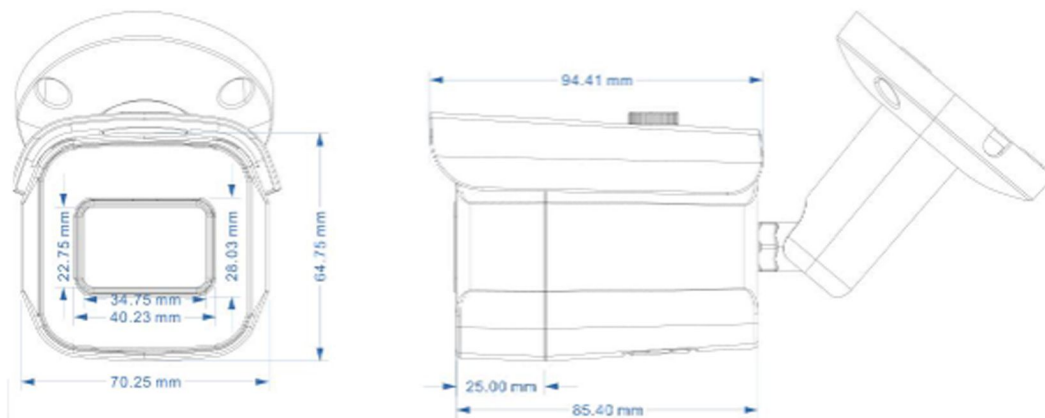

Privacy Masking	3 Rectangular Zone
Recording Mode	NVR/VMS/Web/SD Card
Language	Chinese Simplified, Chinese Traditional, English, Bulgarian, Polish, Arabic, German, Russian, French, Korean, Portuguese, Japanese, Turkish, Spanish, Hebrew, Italian, Nederlands, Czech, Vietnamese
Interface	
Audio	Optional Audio in by Line(RCA interface)
Alarm	/
SD Card Slot	support 256G Micro SD With External SD Card Slot
RS485	/
General	
Housing	Metal, IP67
Anti-cut Bracket	Anti-Cut 3-Axis
IR Cut Filter	YES
Operation Temperature	-20°C ~ +60°C RH95% Max
Storage Temperature	-20°C ~ +60°C RH95% Max
Power Source	DC12V±10%, 700mA
Dimension	170(W)x75(H)x77(D)mm
Weight	770g

Made In Taiwan

CCTV

Analog Camera, IP Camera
Dome & Bullet Cameras
Hidden Cameras
4K Cameras
PTZ Cameras

**Wireless
Cameras**

Panoramic Camera
4K Action Camera | Car Cameras
Battery Cameras
WiFi Door Bells
Hidden Cameras

**Biometric
Devices**

Fingerprint | Face | Card |
Access PIN Reader
Electromagnetic Lock
Exit Button | Break Glass
Video Door Intercom

PIXELS CONNECT PTE LTD

1013, Geylang East Ave 3, #01-144 Singapore 389728

pixelsconnect@gmail.com | www.pixelsconnect.com.sg | Tel:+65 6440 0023