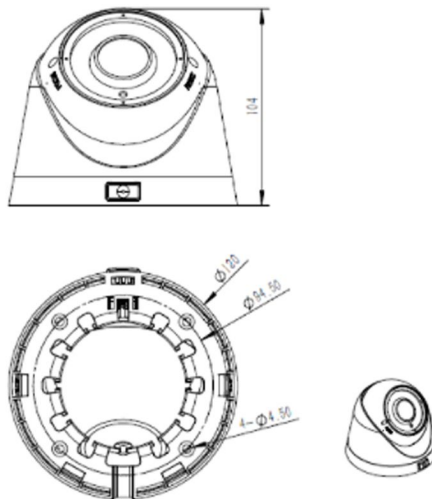

Privacy Masking	3 Rectangular Zone
Recording Mode	NVR/VMS/Web/SD Card
Language	Chinese Simplified, Chinese Traditional, English, Bulgarian, Polish, Arabic, German, Russian, French, Korean, Portuguese, Japanese, Turkish, Spanish, Hebrew, Italian, Netherlands, Czech, Vietnamese
Interface	
Audio	Optional Audio in by Line(RCA interface)
Alarm	/
SD Card Slot	support 256G Micro SD With External SD Card Slot
RS485	/
General	
Housing	Metal, IP67
Anti-cut Bracket	NO
IR Cut Filter	YES
Operation Temperature	-20°C ~ +60°C RH95% Max
Storage Temperature	-20°C ~ +60°C RH95% Max
Power Source	DC12V±10%, 950mA
Dimension	∅ 120 x 104(H) mm
Weight	600g

Made In Taiwan

CCTV

Analog Camera, IP Camera
Dome & Bullet Cameras
Hidden Cameras
4K Cameras
PTZ Cameras

**Wireless
Cameras**

Panoramic Camera
4K Action Camera | Car Cameras
Battery Cameras
WiFi Door Bells
Hidden Cameras

**Biometric
Devices**

Fingerprint | Face | Card |
Access PIN Reader
Electromagnetic Lock
Exit Button | Break Glass
Video Door Intercom

PIXELS CONNECT PTE LTD

1013, Geylang East Ave 3, #01-144 Singapore 389728

pixelsconnect@gmail.com | www.pixelsconnect.com.sg | Tel:+65 6440 0023