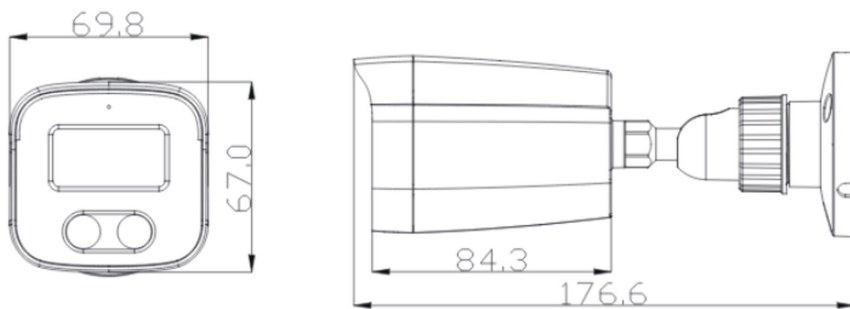

Alarm	/
SD Card Slot	Optional Internal, Support Max 512GB
RS485	/
General	
Housing	IP67
Anti-cut Bracket	YES
IR Cut Filter	YES
Operation Temperature	-30°C ~ +60°C RH95% Max
Storage Temperature	-20°C ~ +60°C RH95% Max
Power Source	DC12V±10%,1000mA
Dimension	154 (W) x70. 5 (H) x70. 5 (D) mm
Weight	370g

Made In Taiwan

Analog Camera, IP Camera
Dome & Bullet Cameras
Hidden Cameras
4K Cameras
PTZ Cameras

Panoramic Camera
4K Action Camera | Car Cameras
Battery Cameras
WiFi Door Bells
Hidden Cameras

Fingerprint | Face | Card |
Access PIN Reader
Electromagnetic Lock
Exit Button | Break Glass
Video Door Intercom

PIXELS CONNECT PTE LTD

1013, Geylang East Ave 3, #01-144 Singapore 389728

pixelsconnect@gmail.com | www.pixelsconnect.com.sg | Tel:+65 6440 0023