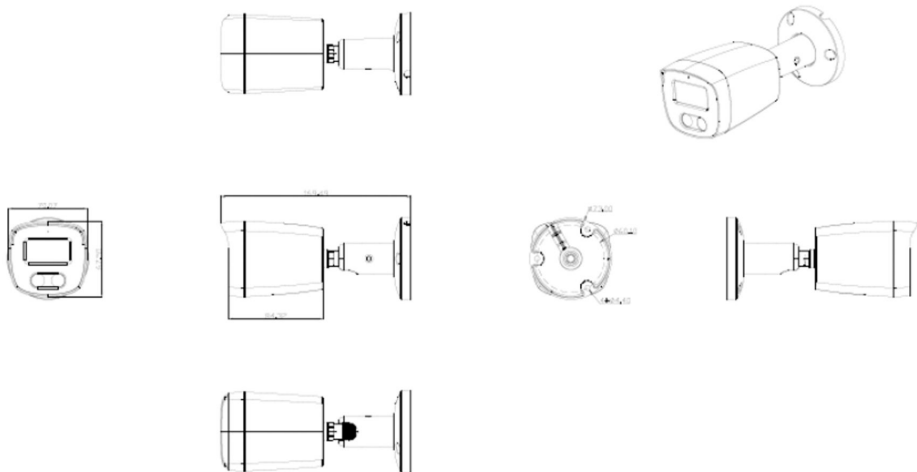

SD Card Slot	Optional Internal, Support Max 512GB
RS485	/
General	
Housing	IP67
Anti-cut Bracket	YES
IR Cut Filter	YES
Operation Temperature	-20°C ~ +60°C RH95% Max
Storage Temperature	-20°C ~ +60°C RH95% Max
Power Source	DC12V±10%,1000mA
Dimension	154 (W) x70. 5 (H) x70. 5 (D) mm
Weight	370g

Made In Taiwan

CCTV

Analog Camera, IP Camera
Dome & Bullet Cameras
Hidden Cameras
4K Cameras
PTZ Cameras

**Wireless
Cameras**

Panoramic Camera
4K Action Camera | Car Cameras
Battery Cameras
WiFi Door Bells
Hidden Cameras

**Biometric
Devices**

Fingerprint | Face | Card |
Access PIN Reader
Electromagnetic Lock
Exit Button | Break Glass
Video Door Intercom

PIXELS CONNECT PTE LTD

1013, Geylang East Ave 3, #01-144 Singapore 389728

pixelsconnect@gmail.com | www.pixelsconnect.com.sg | Tel:+65 6440 0023