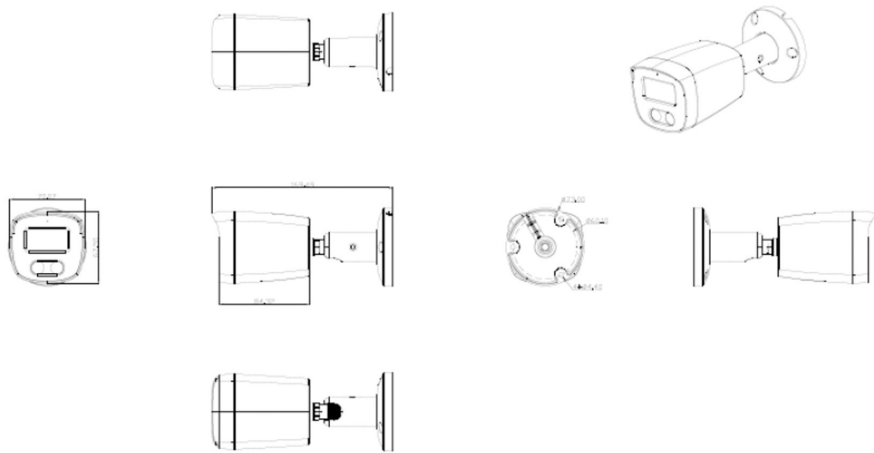

Alarm	/
SD Card Slot	Optional Internal, Support Max 512GB
RS485	/
General	
Housing	IP67
Anti-cut Bracket	YES
IR Cut Filter	YES
Operation Temperature	-30°C ~ +60°C RH95% Max
Storage Temperature	-20°C ~ +60°C RH95% Max
Power Source	DC12V±10%,1000mA
Dimension	154 (W) x70. 5 (H) x70. 5 (D) mm
Weight	370g

Made In Taiwan

CCTV
Analog Camera, IP Camera
Dome & Bullet Cameras
Hidden Cameras
4K Cameras
PTZ Cameras

Wireless Cameras
Panoramic Camera
4K Action Camera | Car Cameras
Battery Cameras
WiFi Door Bells
Hidden Cameras

PIXELS CONNECT PTE LTD

1013, Geylang East Ave 3, #01-144 Singapore 389728

pixelsconnect@gmail.com | www.pixelsconnect.com.sg | Tel:+65 6440 0023