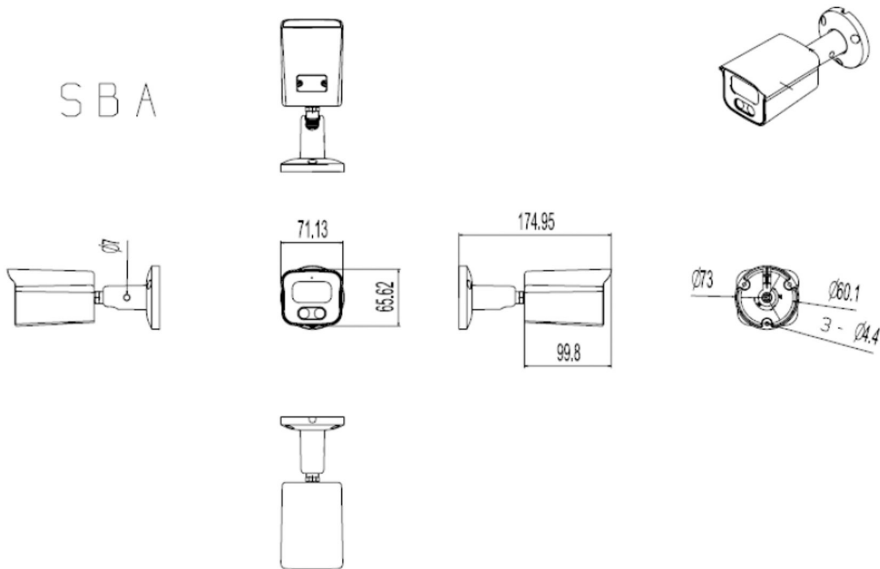

SD Card Slot	Optional External,Support Max 512GB
RS485	/
General	
Housing	IP67
Anti-cut Bracket	YES
IR Cut Filter	YES
Operation Temperature	-20°C ~ +60°C RH95% Max
Storage Temperature	-20°C ~ +60°C RH95% Max
Power Source	DC12V±10%,1000mA
Dimension	175 (W) x 72 (H) x 66 (D) mm
Weight	700g

Made In Taiwan

CCTV

Analog Camera, IP Camera
Dome & Bullet Cameras
Hidden Cameras
4K Cameras
PTZ Cameras

**Wireless
Cameras**

Panoramic Camera
4K Action Camera | Car Cameras
Battery Cameras
WiFi Door Bells
Hidden Cameras

**Biometric
Devices**

Fingerprint | Face | Card |
Access PIN Reader
Electromagnetic Lock
Exit Button | Break Glass
Video Door Intercom

PIXELS CONNECT PTE LTD

1013, Geylang East Ave 3, #01-144 Singapore 389728

pixelsconnect@gmail.com | www.pixelsconnect.com.sg | Tel:+65 6440 0023