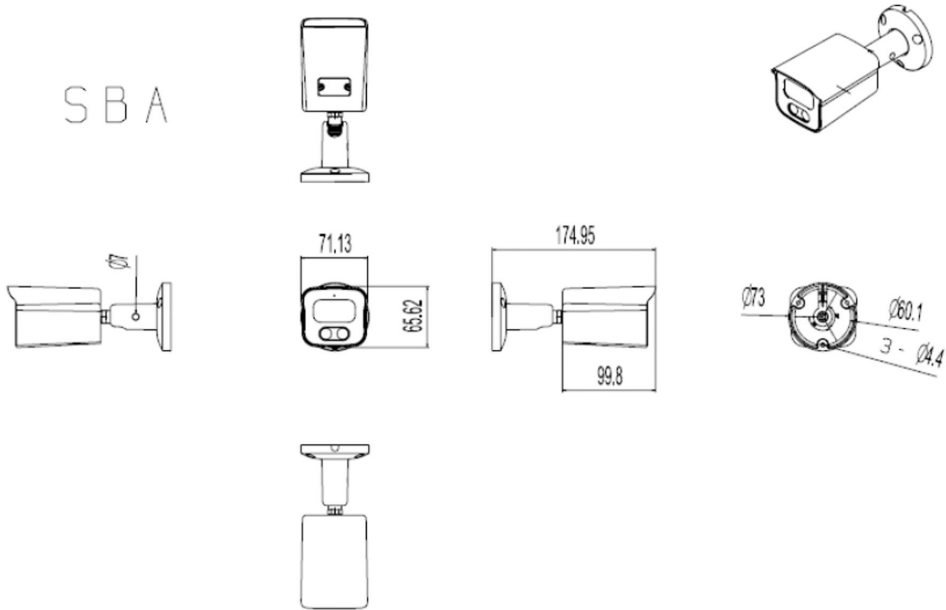

SD Card Slot	Optional External, Support Max 512GB
RS485	/
General	
Housing	IP67
Anti-cut Bracket	YES
IR Cut Filter	YES
Operation Temperature	-20°C ~ +60°C RH95% Max
Storage Temperature	-20°C ~ +60°C RH95% Max
Power Source	DC12V±10%,1000mA
Dimension	71.13 (W) x65.62 (H) x174.95 (L)mm
Weight	700g

Made In Taiwan

CCTV

Analog Camera, IP Camera
Dome & Bullet Cameras
Hidden Cameras
4K Cameras
PTZ Cameras

**Wireless
Cameras**

Panoramic Camera
4K Action Camera | Car Cameras
Battery Cameras
WiFi Door Bells
Hidden Cameras

**Biometric
Devices**

Fingerprint | Face | Card |
Access PIN Reader
Electromagnetic Lock
Exit Button | Break Glass
Video Door Intercom

PIXELS CONNECT PTE LTD

1013, Geylang East Ave 3, #01-144 Singapore 389728

pixelsconnect@gmail.com | www.pixelsconnect.com.sg | Tel:+65 6440 0023