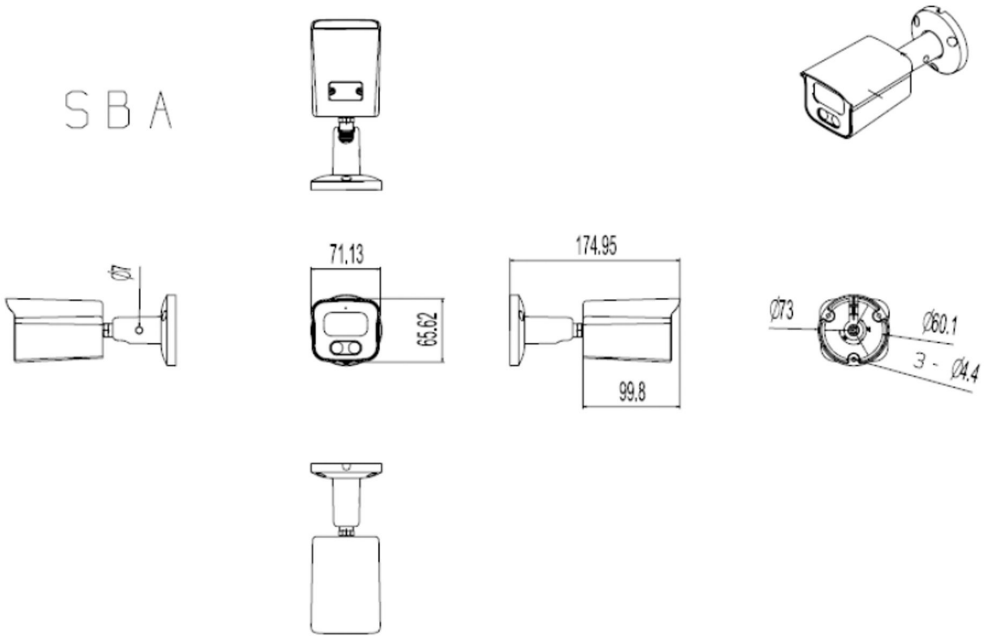

SD Card Slot	/
RS485	/
General	
Housing	IP67
Anti-cut Bracket	YES
IR Cut Filter	YES
Operation Temperature	-20°C ~ +60°C RH95% Max
Storage Temperature	-20°C ~ +60°C RH95% Max
Power Source	DC12V±10%,1000mA
Dimension	71.13 (W) x65.62 (H) x174.95 (L)mm
Weight	700g

Made In Taiwan

CCTV
Analog Camera, IP Camera
Dome & Bullet Cameras
Hidden Cameras
4K Cameras
PTZ Cameras

**Wireless
Cameras**

Panoramic Camera
4K Action Camera | Car Cameras
Battery Cameras
WiFi Door Bells
Hidden Cameras

**Biometric
Devices**

Fingerprint | Face | Card |
Access PIN Reader
Electromagnetic Lock
Exit Button | Break Glass
Video Door Intercom

PIXELS CONNECT PTE LTD

1013, Geylang East Ave 3, #01-144 Singapore 389728

pixelsconnect@gmail.com | www.pixelsconnect.com.sg | Tel:+65 6440 0023