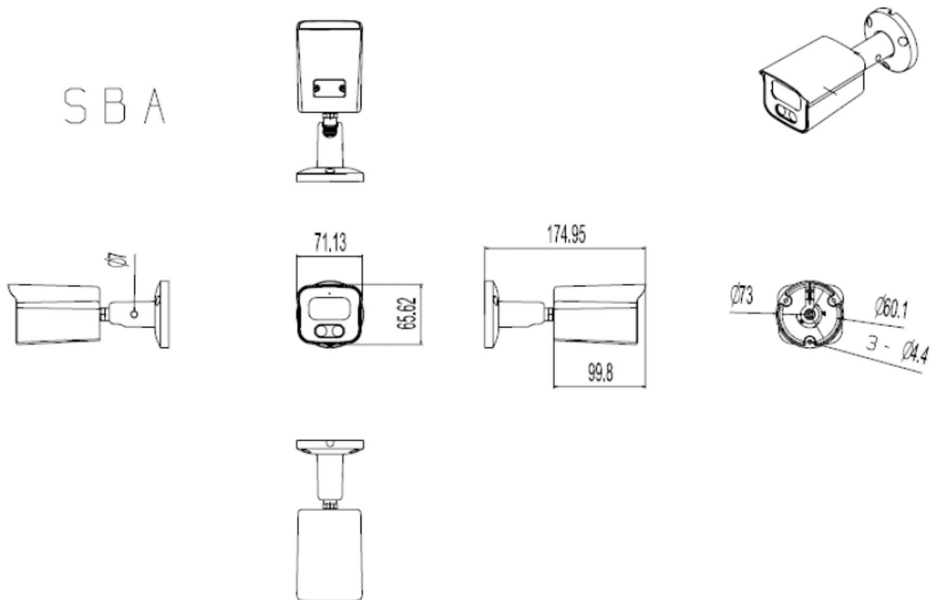

Alarm	/
SD Card Slot	Optional External, Support Max 512GB
RS485	/
General	
Housing	IP67
Anti-cut Bracket	YES
IR Cut Filter	YES
Operation Temperature	-30°C ~ +60°C RH95% Max
Storage Temperature	-20°C ~ +60°C RH95% Max
Power Source	DC12V±10%,1000mA
Dimension	71.13 (W) x65.62 (H) x174.95 (L) mm
Weight	700g

Made In Taiwan

CCTV

Analog Camera, IP Camera
Dome & Bullet Cameras
Hidden Cameras
4K Cameras
PTZ Cameras

**Wireless
Cameras**

Panoramic Camera
4K Action Camera | Car Cameras
Battery Cameras
WiFi Door Bells
Hidden Cameras

**Biometric
Devices**

Fingerprint | Face | Card |
Access PIN Reader
Electromagnetic Lock
Exit Button | Break Glass
Video Door Intercom

PIXELS CONNECT PTE LTD

1013, Geylang East Ave 3, #01-144 Singapore 389728

pixelsconnect@gmail.com | www.pixelsconnect.com.sg | Tel:+65 6440 0023