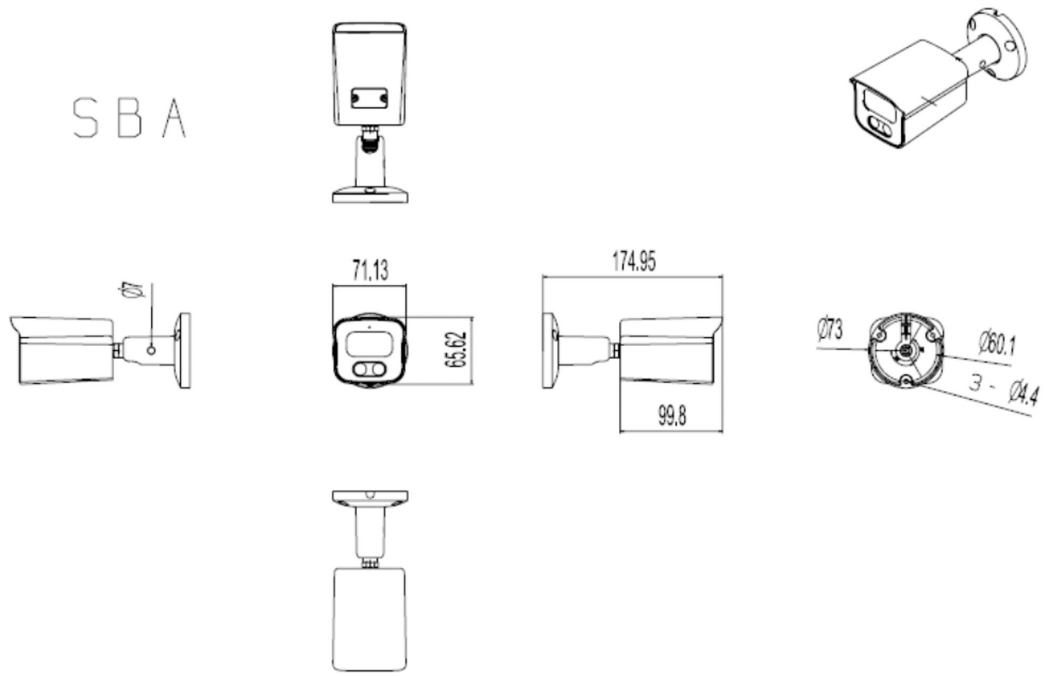

SD Card Slot	Optional External, Support Max 512GB
RS485	/
General	
Housing	IP67
Anti-cut Bracket	YES
IR Cut Filter	YES
Operation Temperature	-20°C ~ +60°C RH95% Max
Storage Temperature	-20°C ~ +60°C RH95% Max
Power Source	DC12V±10%,1000mA
Dimension	71.13 (W) x65.62 (H) x174.95 (L) mm
Weight	700g

Made In Taiwan

CCTV
Analog Camera, IP Camera
Dome & Bullet Cameras
Hidden Cameras
4K Cameras
PTZ Cameras

Wireless Cameras
Panoramic Camera
4K Action Camera | Car Cameras
Battery Cameras
WiFi Door Bells
Hidden Cameras

Biometric Devices
Fingerprint | Face | Card |
Access PIN Reader
Electromagnetic Lock
Exit Button | Break Glass
Video Door Intercom

PIXELS CONNECT PTE LTD

1013, Geylang East Ave 3, #01-144 Singapore 389728
pixelsconnect@gmail.com | www.pixelsconnect.com.sg | Tel:+65 6440 0023