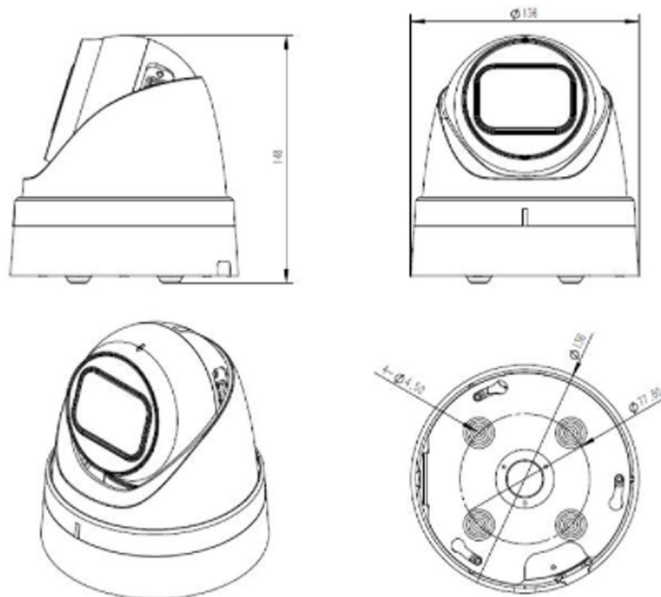

Privacy Masking	3 Rectangular Zone
Recording Mode	NVR/VMS/Web/SD Card
Language	Chinese Simplified, Chinese Traditional, English, Bulgarian, Polish, Arabic, German, Russian, French, Korean, Portuguese, Japanese, Turkish, Spanish, Hebrew, Italian, Netherlands, Czech, Vietnamese
Interface	
Audio	Optional Audio in by Line(RCA interface)
Alarm	/
SD Card Slot	support 256G Micro SD With External SD Card Slot
RS485	/
General	
Housing	Metal, IP67
Anti-cut Bracket	NO
IR Cut Filter	YES
Operation Temperature	-20°C ~ +60°C RH95% Max
Storage Temperature	-20°C ~ +60°C RH95% Max
Power Source	DC12V±10%, 950mA
Dimension	φ136 x 148(H)mm
Weight	1.7Kgs

Made In Taiwan

Analog Camera, IP Camera
Dome & Bullet Cameras
Hidden Cameras
4K Cameras
PTZ Cameras

Panoramic Camera
4K Action Camera | Car Cameras
Battery Cameras
WiFi Door Bells
Hidden Cameras

Fingerprint | Face | Card |
Access PIN Reader
Electromagnetic Lock
Exit Button | Break Glass
Video Door Intercom

PIXELS CONNECT PTE LTD

1013, Geylang East Ave 3, #01-144 Singapore 389728

pixelsconnect@gmail.com | www.pixelsconnect.com.sg | Tel:+65 6440 0023