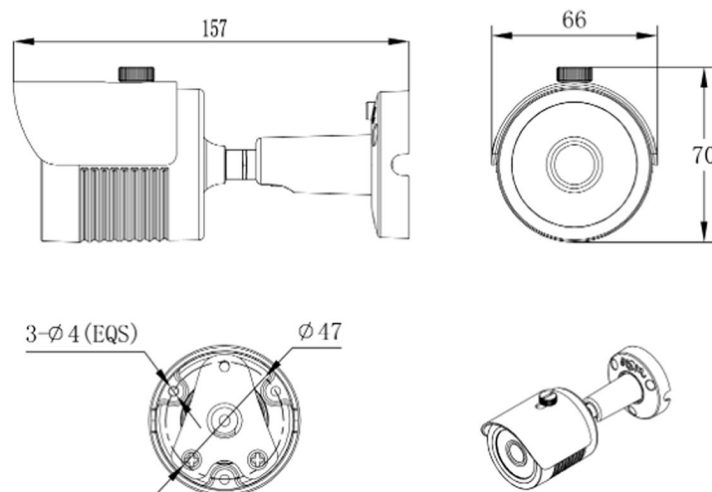

Privacy Masking	3 Rectangular Zone
Recording Mode	NVR/VMS/Web/SD Card
Language	Chinese Simplified, Chinese Traditional, English, Bulgarian, Polish, Arabic, German, Russian, French, Korean, Portuguese, Japanese, Turkish, Spanish, Hebrew, Italian, Netherlands, Czech, Vietnamese
Interface	
Audio	Optional Audio in by Line(RCA interface)
Alarm	/
SD Card Slot	support 256G Micro SD With External SD Card Slot
RS485	/
General	
Housing	Metal, IP67
Anti-cut Bracket	Anti-Cut 3-Axis
IR Cut Filter	YES
Operation Temperature	-20°C ~ +60°C RH95% Max
Storage Temperature	-20°C ~ +60°C RH95% Max
Power Source	DC12V±10%, 700mA
Dimension	157(W) x 70(H) x 66(D)mm
Weight	650g

Made In Taiwan

Analog Camera, IP Camera
Dome & Bullet Cameras
Hidden Cameras
4K Cameras
PTZ Cameras

Panoramic Camera
4K Action Camera | Car Cameras
Battery Cameras
WiFi Door Bells
Hidden Cameras

Fingerprint | Face | Card |
Access PIN Reader
Electromagnetic Lock
Exit Button | Break Glass
Video Door Intercom

PIXELS CONNECT PTE LTD

1013, Geylang East Ave 3, #01-144 Singapore 389728

pixelsconnect@gmail.com | www.pixelsconnect.com.sg | Tel:+65 6440 0023