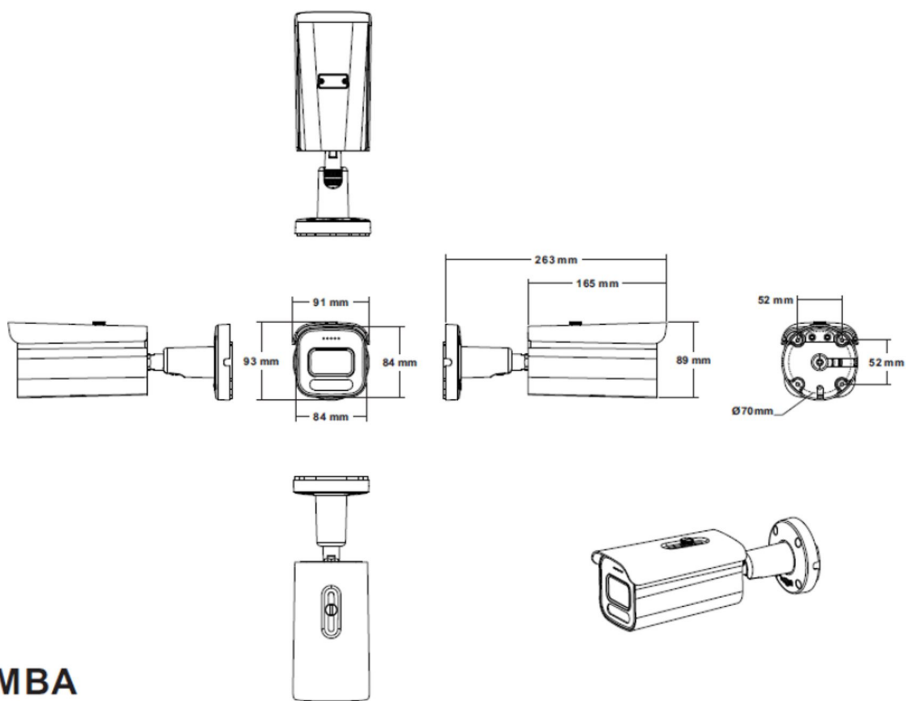

Alarm	Optional 1 Channel Input/Output
SD Card Slot	Optional External, Support Max 512GB
RS485	/
General	
Housing	IP67
Anti-cut Bracket	YES
IR Cut Filter	YES
Operation Temperature	-30°C ~ +60°C RH95% Max
Storage Temperature	-20°C ~ +60°C RH95% Max
Power Source	DC12V±10%,1000mA
Dimension	93 (W) x 91 (H) x 263 (D) mm
Weight	1.45KG

Made In Taiwan

CCTV

Analog Camera, IP Camera
Dome & Bullet Cameras
Hidden Cameras
4K Cameras
PTZ Cameras

Wireless
Cameras

Panoramic Camera
4K Action Camera | Car Cameras
Battery Cameras
WiFi Door Bells
Hidden Cameras

Biometric
Devices

Fingerprint | Face | Card |
Access PIN Reader
Electromagnetic Lock
Exit Button | Break Glass
Video Door Intercom

PIXELS CONNECT PTE LTD

1013, Geylang East Ave 3, #01-144 Singapore 389728

pixelsconnect@gmail.com | www.pixelsconnect.com.sg | Tel:+65 6440 0023