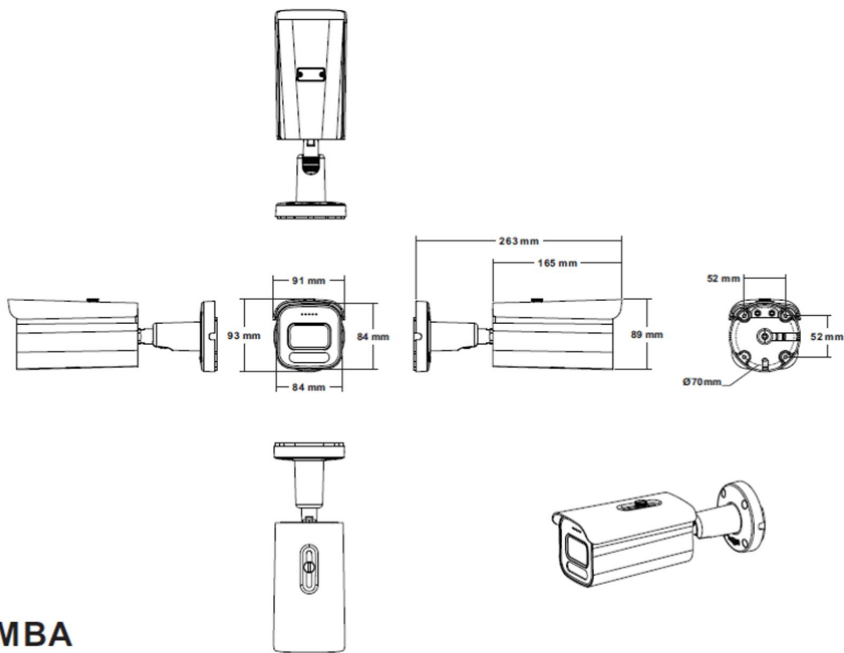

SD Card Slot	Optional External, Support Max 512GB
RS485	/
General	
Housing	IP67
Anti-cut Bracket	YES
IR Cut Filter	YES
Operation Temperature	-30°C ~ +60°C RH95% Max
Storage Temperature	-20°C ~ +60°C RH95% Max
Power Source	DC12V±10%,1000mA
Dimension	93 (W) x 91 (H) x 263 (D) mm
Weight	1.45KG

Made In Taiwan

Analog Camera, IP Camera
Dome & Bullet Cameras
Hidden Cameras
4K Cameras
PTZ Cameras

Panoramic Camera
4K Action Camera | Car Cameras
Battery Cameras
WiFi Door Bells
Hidden Cameras

Fingerprint | Face | Card |
Access PIN Reader
Electromagnetic Lock
Exit Button | Break Glass
Video Door Intercom

PIXELS CONNECT PTE LTD

1013, Geylang East Ave 3, #01-144 Singapore 389728

pixelsconnect@gmail.com | www.pixelsconnect.com.sg | Tel:+65 6440 0023