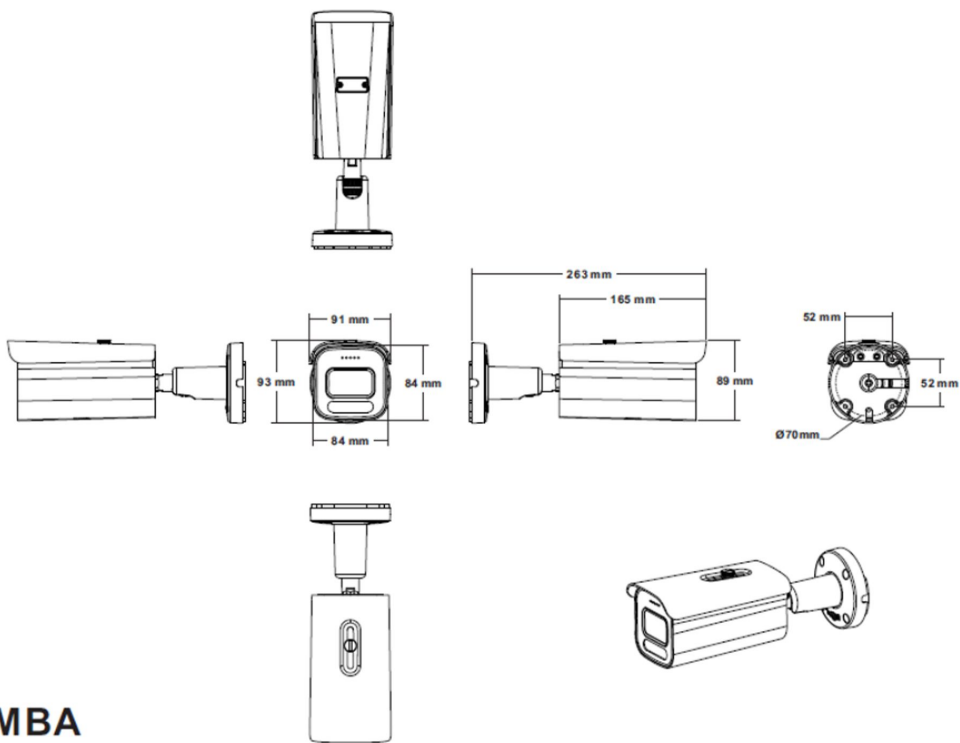

SD Card Slot	Optional External, Support Max 512GB
RS485	/
General	
Housing	IP67
Anti-cut Bracket	YES
IR Cut Filter	YES
Operation Temperature	-20°C ~ +60°C RH95% Max
Storage Temperature	-20°C ~ +60°C RH95% Max
Power Source	DC12V±10%,1000mA
Dimension	93 (W) x 91 (H) x 263 (D)mm
Weight	1.45KG

Made In Taiwan

CCTV
Analog Camera, IP Camera
Dome & Bullet Cameras
Hidden Cameras
4K Cameras
PTZ Cameras

Wireless Cameras
Panoramic Camera
4K Action Camera | Car Cameras
Battery Cameras
WiFi Door Bells
Hidden Cameras

Biometric Devices
Fingerprint | Face | Card |
Access PIN Reader
Electromagnetic Lock
Exit Button | Break Glass
Video Door Intercom

PIXELS CONNECT PTE LTD

1013, Geylang East Ave 3, #01-144 Singapore 389728
pixelsconnect@gmail.com | www.pixelsconnect.com.sg | Tel:+65 6440 0023