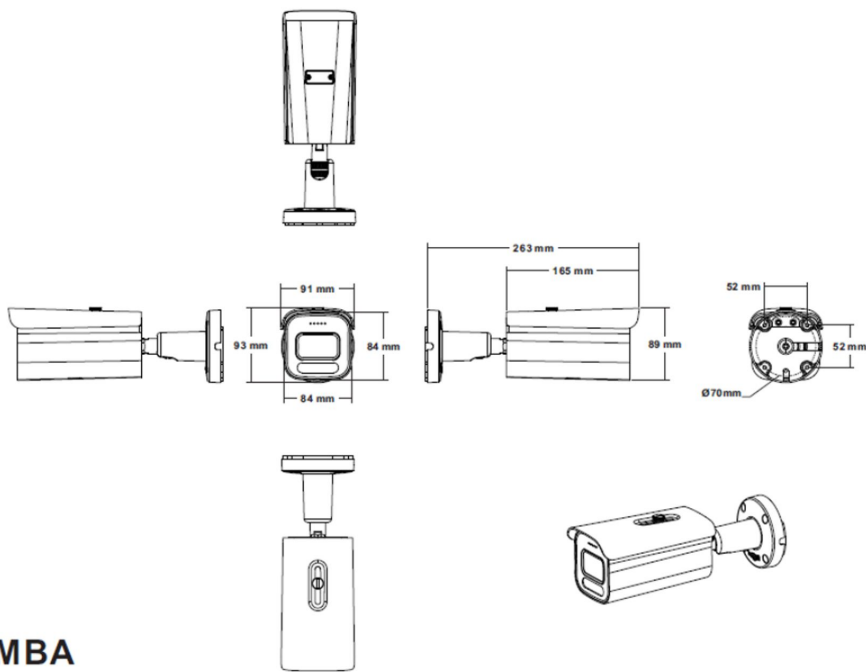

SD Card Slot	/
RS485	/
General	
Housing	IP67
Anti-cut Bracket	YES
IR Cut Filter	YES
Operation Temperature	-20°C ~ +60°C RH95% Max
Storage Temperature	-20°C ~ +60°C RH95% Max
Power Source	DC12V±10%,1000mA
Dimension	93 (W) x 91 (H) x 263 (D) mm
Weight	1.45KG

Made In Taiwan

CCTV

Analog Camera, IP Camera
Dome & Bullet Cameras
Hidden Cameras
4K Cameras
PTZ Cameras

Wireless
Cameras

Panoramic Camera
4K Action Camera | Car Cameras
Battery Cameras
WiFi Door Bells
Hidden Cameras

Biometric
Devices

Fingerprint | Face | Card |
Access PIN Reader
Electromagnetic Lock
Exit Button | Break Glass
Video Door Intercom

PIXELS CONNECT PTE LTD

1013, Geylang East Ave 3, #01-144 Singapore 389728

pixelsconnect@gmail.com | www.pixelsconnect.com.sg | Tel:+65 6440 0023