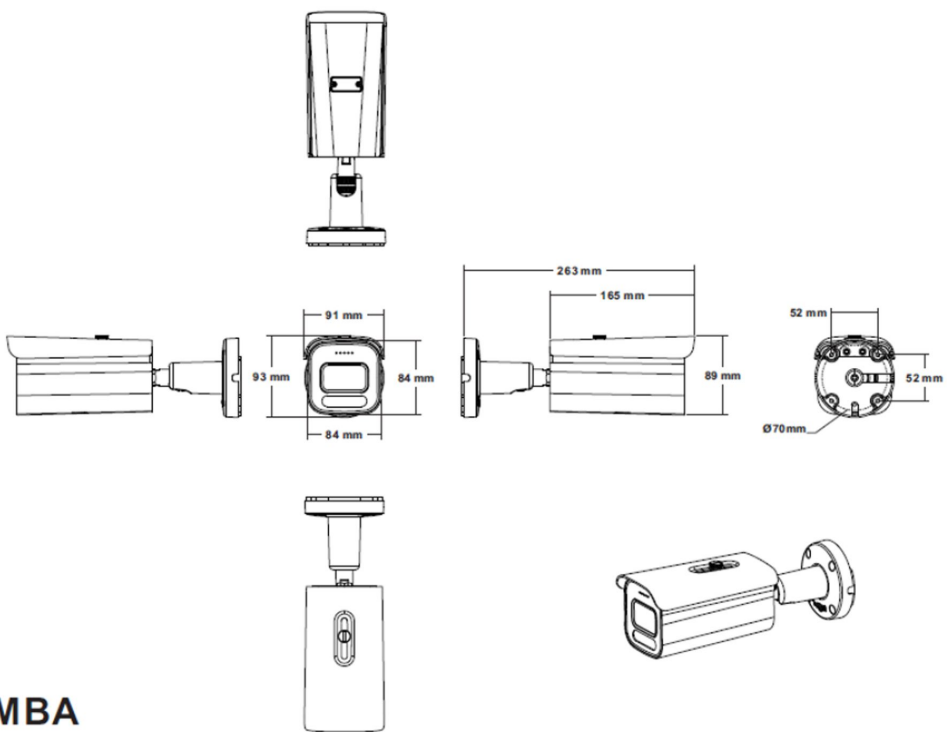

Alarm	/
SD Card Slot	Optional External, Support Max 512GB
RS485	/
General	
Housing	IP67
Anti-cut Bracket	YES
IR Cut Filter	YES
Operation Temperature	-30°C ~ +60°C RH95% Max
Storage Temperature	-20°C ~ +60°C RH95% Max
Power Source	DC12V±10%,1000mA
Dimension	93 (W) x 91 (H) x 263 (D)mm
Weight	1.45KG

Made In Taiwan

CCTV

Analog Camera, IP Camera
Dome & Bullet Cameras
Hidden Cameras
4K Cameras
PTZ Cameras

**Wireless
Cameras**

Panoramic Camera
4K Action Camera | Car Cameras
Battery Cameras
WiFi Door Bells
Hidden Cameras

**Biometric
Devices**

Fingerprint | Face | Card |
Access PIN Reader
Electromagnetic Lock
Exit Button | Break Glass
Video Door Intercom

PIXELS CONNECT PTE LTD

1013, Geylang East Ave 3, #01-144 Singapore 389728

pixelsconnect@gmail.com | www.pixelsconnect.com.sg | Tel:+65 6440 0023