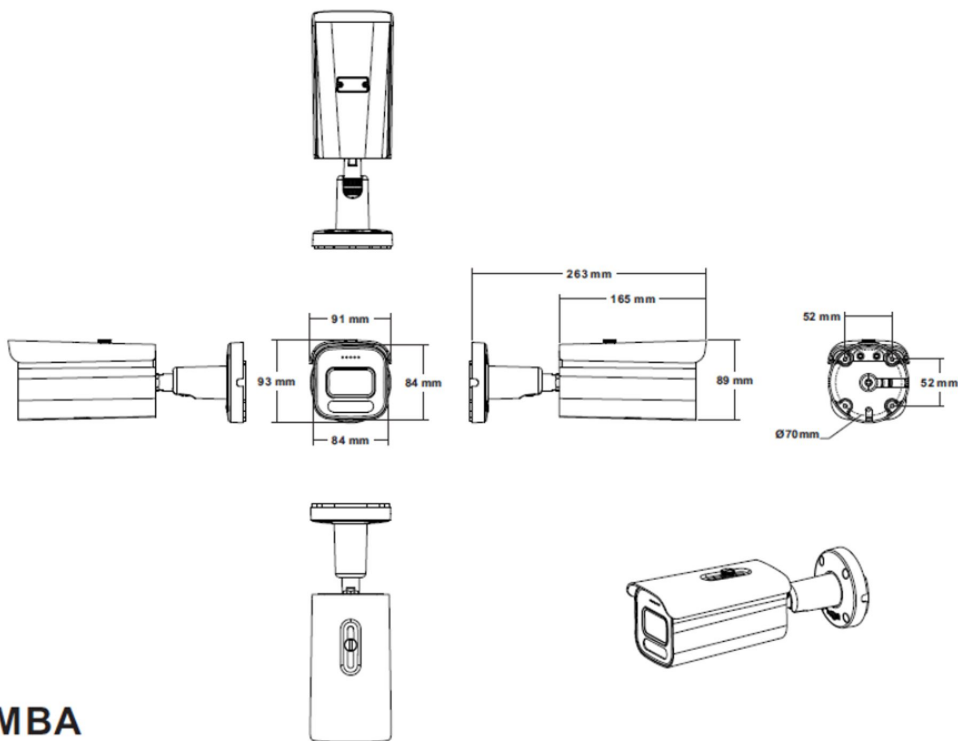

SD Card Slot	Optional External, Support Max 512GB
RS485	/
General	
Housing	IP67
Anti-cut Bracket	YES
IR Cut Filter	YES
Operation Temperature	-30°C ~ +60°C RH95% Max
Storage Temperature	-20°C ~ +60°C RH95% Max
Power Source	DC12V±10%,1000mA
Dimension	93 (W) x 91 (H) x 263 (D)mm
Weight	1.45KG

Made In Taiwan

MBA