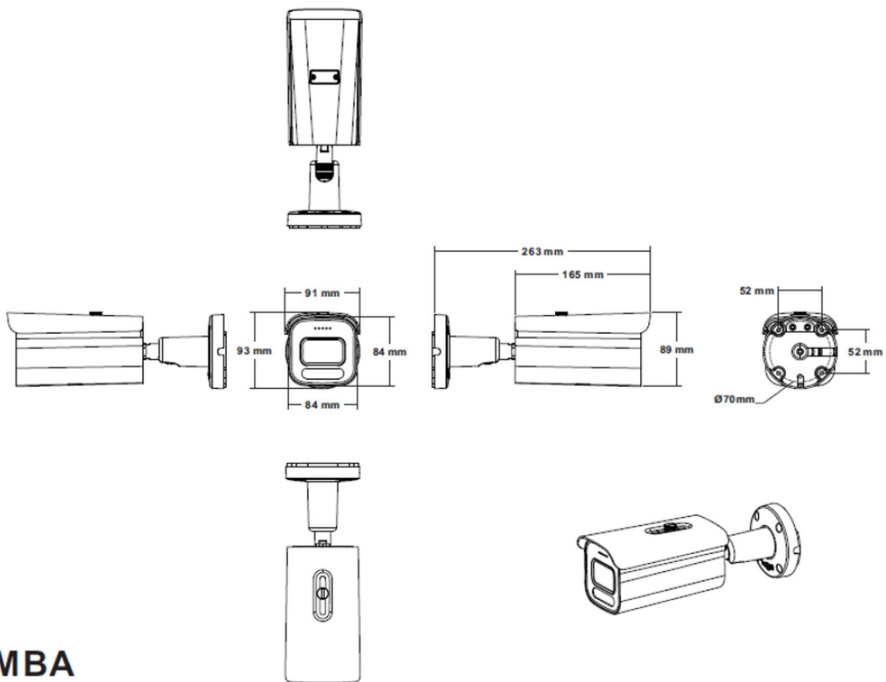

SD Card Slot	Optional External,Support Max 512GB
RS485	/
General	
Housing	IP67
Anti-cut Bracket	YES
IR Cut Filter	YES
Operation Temperature	-20℃ ~ +60℃ RH95% Max
Storage Temperature	-20℃ ~ +60℃ RH95% Max
Power Source	DC12V±10%,1000mA
Dimension	93 (W) x 91 (H) x 263 (D) mm
Weight	1.45KG

Made In Taiwan

MBA