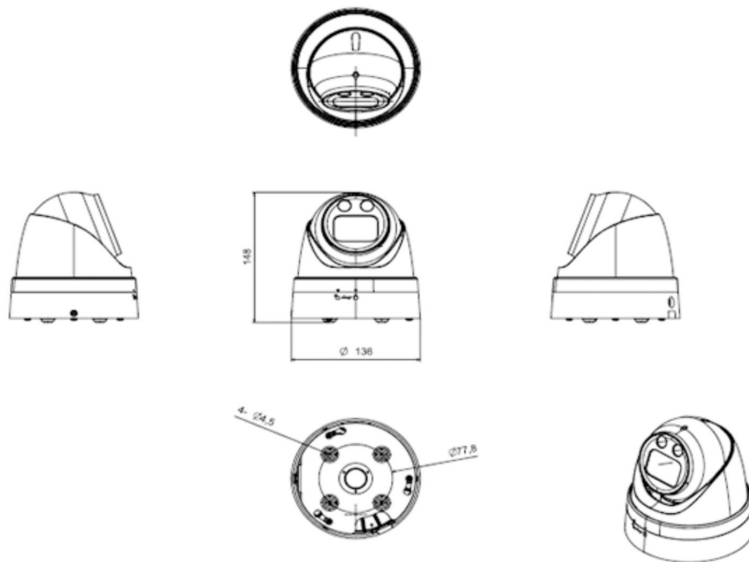

SD Card Slot	Optional External, Support Max 512GB
RS485	/
General	
Housing	IP67
Anti-cut Bracket	NO
IR Cut Filter	YES
Operation Temperature	-20°C ~ +60°C RH95% Max
Storage Temperature	-20°C ~ +60°C RH95% Max
Power Source	DC12V±10%,1000mA
Dimension	∅ 136 x 148 (H) mm
Weight	1.7Kgs

Made In Taiwan

CCTV

Analog Camera, IP Camera
Dome & Bullet Cameras
Hidden Cameras
4K Cameras
PTZ Cameras

**Wireless
Cameras**

Panoramic Camera
4K Action Camera | Car Cameras
Battery Cameras
Wifi Door Bells
Hidden Cameras

**Biometric
Devices**

Fingerprint | Face | Card |
Access PIN Reader
Electromagnetic Lock
Exit Button | Break Glass
Video Door Intercom

PIXELS CONNECT PTE LTD

1013, Geylang East Ave 3, #01-144 Singapore 389728

pixelsconnect@gmail.com | www.pixelsconnect.com.sg | Tel:+65 6440 0023