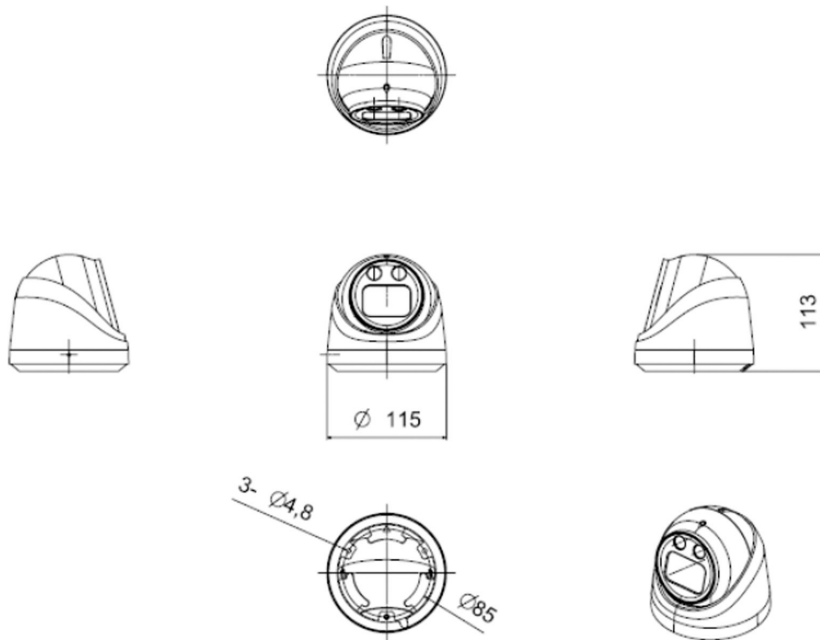

Alarm	/
SD Card Slot	Optional Internal, Support Max 512GB
RS485	/
General	
Housing	IP67
Anti-cut Bracket	NO
IR Cut Filter	YES
Operation Temperature	-30°C ~ +60°C RH95% Max
Storage Temperature	-20°C ~ +60°C RH95% Max
Power Source	DC12V±10%,1000mA
Dimension	∅ 109 x 93 (H) mm
Weight	800g

Made In Taiwan

Analog Camera, IP Camera
Dome & Bullet Cameras
Hidden Cameras
4K Cameras
PTZ Cameras

Panoramic Camera
4K Action Camera | Car Cameras
Battery Cameras
WiFi Door Bells
Hidden Cameras

Fingerprint | Face | Card |
Access PIN Reader
Electromagnetic Lock
Exit Button | Break Glass
Video Door Intercom

PIXELS CONNECT PTE LTD

1013, Geylang East Ave 3, #01-144 Singapore 389728

pixelsconnect@gmail.com | www.pixelsconnect.com.sg | Tel:+65 6440 0023