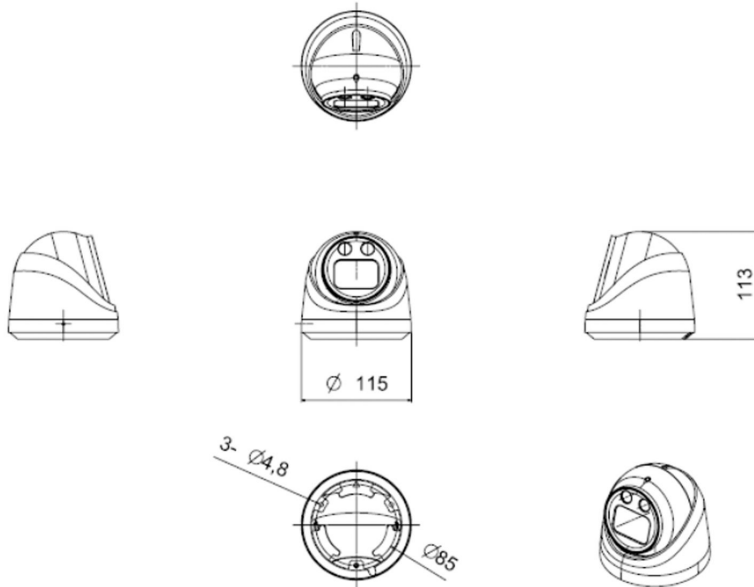

SD Card Slot	Optional External, Support Max 512GB
RS485	/
General	
Housing	IP67
Anti-cut Bracket	NO
IR Cut Filter	YES
Operation Temperature	-20°C ~ +60°C RH95% Max
Storage Temperature	-20°C ~ +60°C RH95% Max
Power Source	DC12V±10%,1000mA
Dimension	∅ 109 x 93 (H) mm
Weight	800g

Made In Taiwan

Analog Camera, IP Camera
Dome & Bullet Cameras
Hidden Cameras
4K Cameras
PTZ Cameras

Panoramic Camera
4K Action Camera | Car Cameras
Battery Cameras
Wifi Door Bells
Hidden Cameras

Fingerprint | Face | Card |
Access PIN Reader
Electromagnetic Lock
Exit Button | Break Glass
Video Door Intercom

PIXELS CONNECT PTE LTD

1013, Geylang East Ave 3, #01-144 Singapore 389728

pixelsconnect@gmail.com | www.pixelsconnect.com.sg | Tel:+65 6440 0023