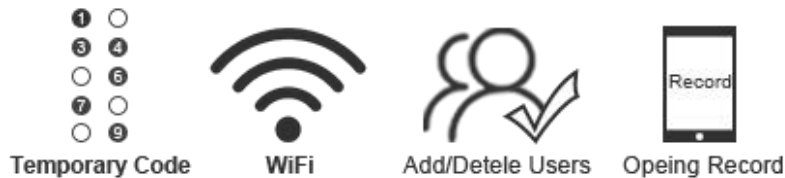

PIXELS CONNECT PTE LTD

WiFi Touchkey Access Controller PIX-PCHF3-WIFI

- * Capacitive Fingerprint Sensor,touch keypad
- * Waterproof, conforms to IP66
- * Metal housing, anti-vandal
- * Card type: EM Card or Mifare Card
- * iOS and Android available
- * Add / Delete users by APP
- * Can set Time Restriction for users
- * Temporary Password (One-time Or Period Code)
- * Support checking Opening Record
- * Remotely Access (Support 3G/4G/5G)
- * Multiple Access Modes: Smartphone, Fingerprint, Card, PIN
- * Doorbell Call Notice