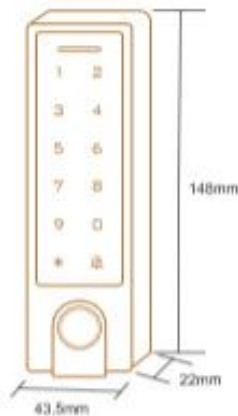

PIXELS CONNECT PTE LTD

Proximity Card Reader Radio Technology Read Range	EM or Mifare 125KHz/13.56MHz 2~6cm
Wiring Connections	Relay output, exit button, alarm, door contact, Wiegand input/output
Relay Adjustable Relay Output Time Lock Output Load	One (NO, NC, Common) 0~99 Seconds (5 seconds default) 2 Amp Maximum
Wiegand Interface PIN Output	EM card version: Wiegand 26~44 bits input & output (Factory default: Wiegand 26bits) Mifare card version: Wiegand 26~44 bits, 56bits, 58bits input & output (Factory default: Wiegand 34bits) 4 bits, 8bits (ASCII), 10 digits Virtual Number (Factory default: 4bits)
Environment Operating Temperature Operating Humidity	Meets IP66 -30°C ~ 60°C (-22°F ~ 140°F) 0%RH ~ 98%RH
Physical Color Dimensions Unit Weight Shipping Weight	Zinc-Alloy Sliver & Black L148 x W43.5 x H22 (mm) 330g 405g

Product Size